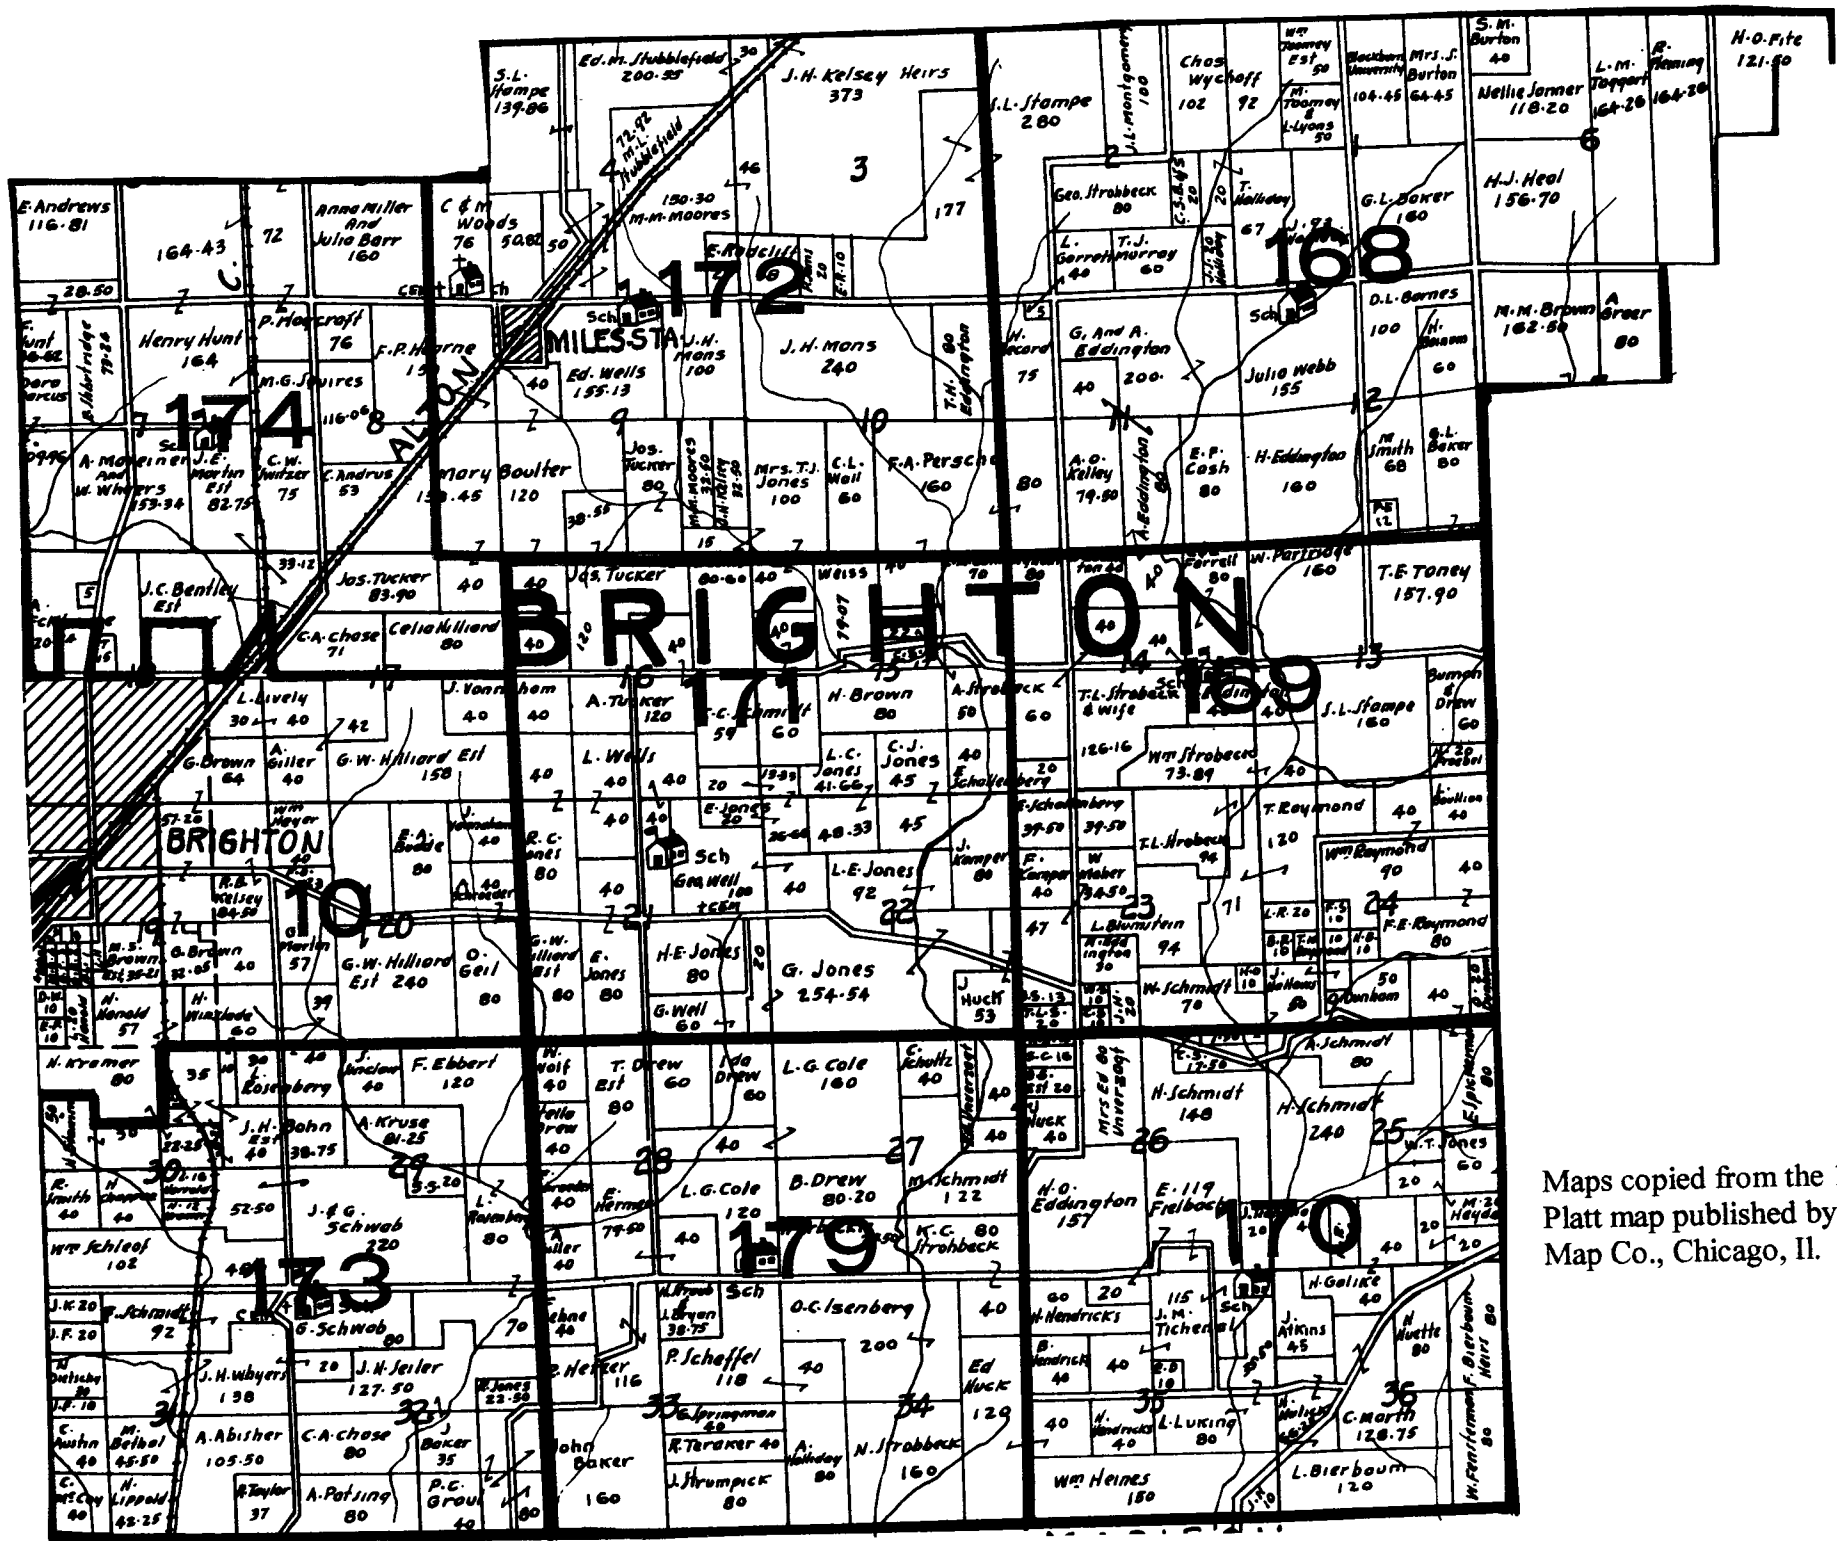

Maps copied from the 1938
Platt map published by Ford
Map Co., Chicago, Il.

POLK	
Long Point	84
Raffurty (Rafferty) (a.k.a. Union)	91
East Liberty	113
Oak Ridge	114
Hazelwood	117
Dorman	119
*Some residents of Polk Township attended Hopewell 118, Union 120, and Oak Hill 111.	

Maps copied from the 1938
Platt map published by Ford
Map Co., Chicago, Il.

Maps copied from the 1938
Platt map published by Ford
Map Co., Chicago, Il.

SOUTH PALMYRA

Palmyra Grade	25
Denby	55
Duncan	56
Hazel Green	57
Simpson Hill	58
Dresser Mill	59
Mt. Olive Rural	60

*Some residents of South Palmyra Township
attended Grimmett 24, Douglas 53, Blooming
Grove 54, Goshen 61, and Hettick Grade 62.

NORTH PALMYRA

- Chapman's Point 19
- Ruthland 21
- Independence 22
- East Union 23
- Grimmett 24
- Bethel 26
- Modesto Grade 27
- Berean 28
- Landreth 29
- Whip Poor Will 115

*Some residents of North Palmyra Township attended Washington 18, Palmyra Grade 25, Mt. Moriah 30, Workman 31, and Hazel Green 57.

Maps copied from the 1938
Platt map published by Ford
Map Co., Chicago, Il.