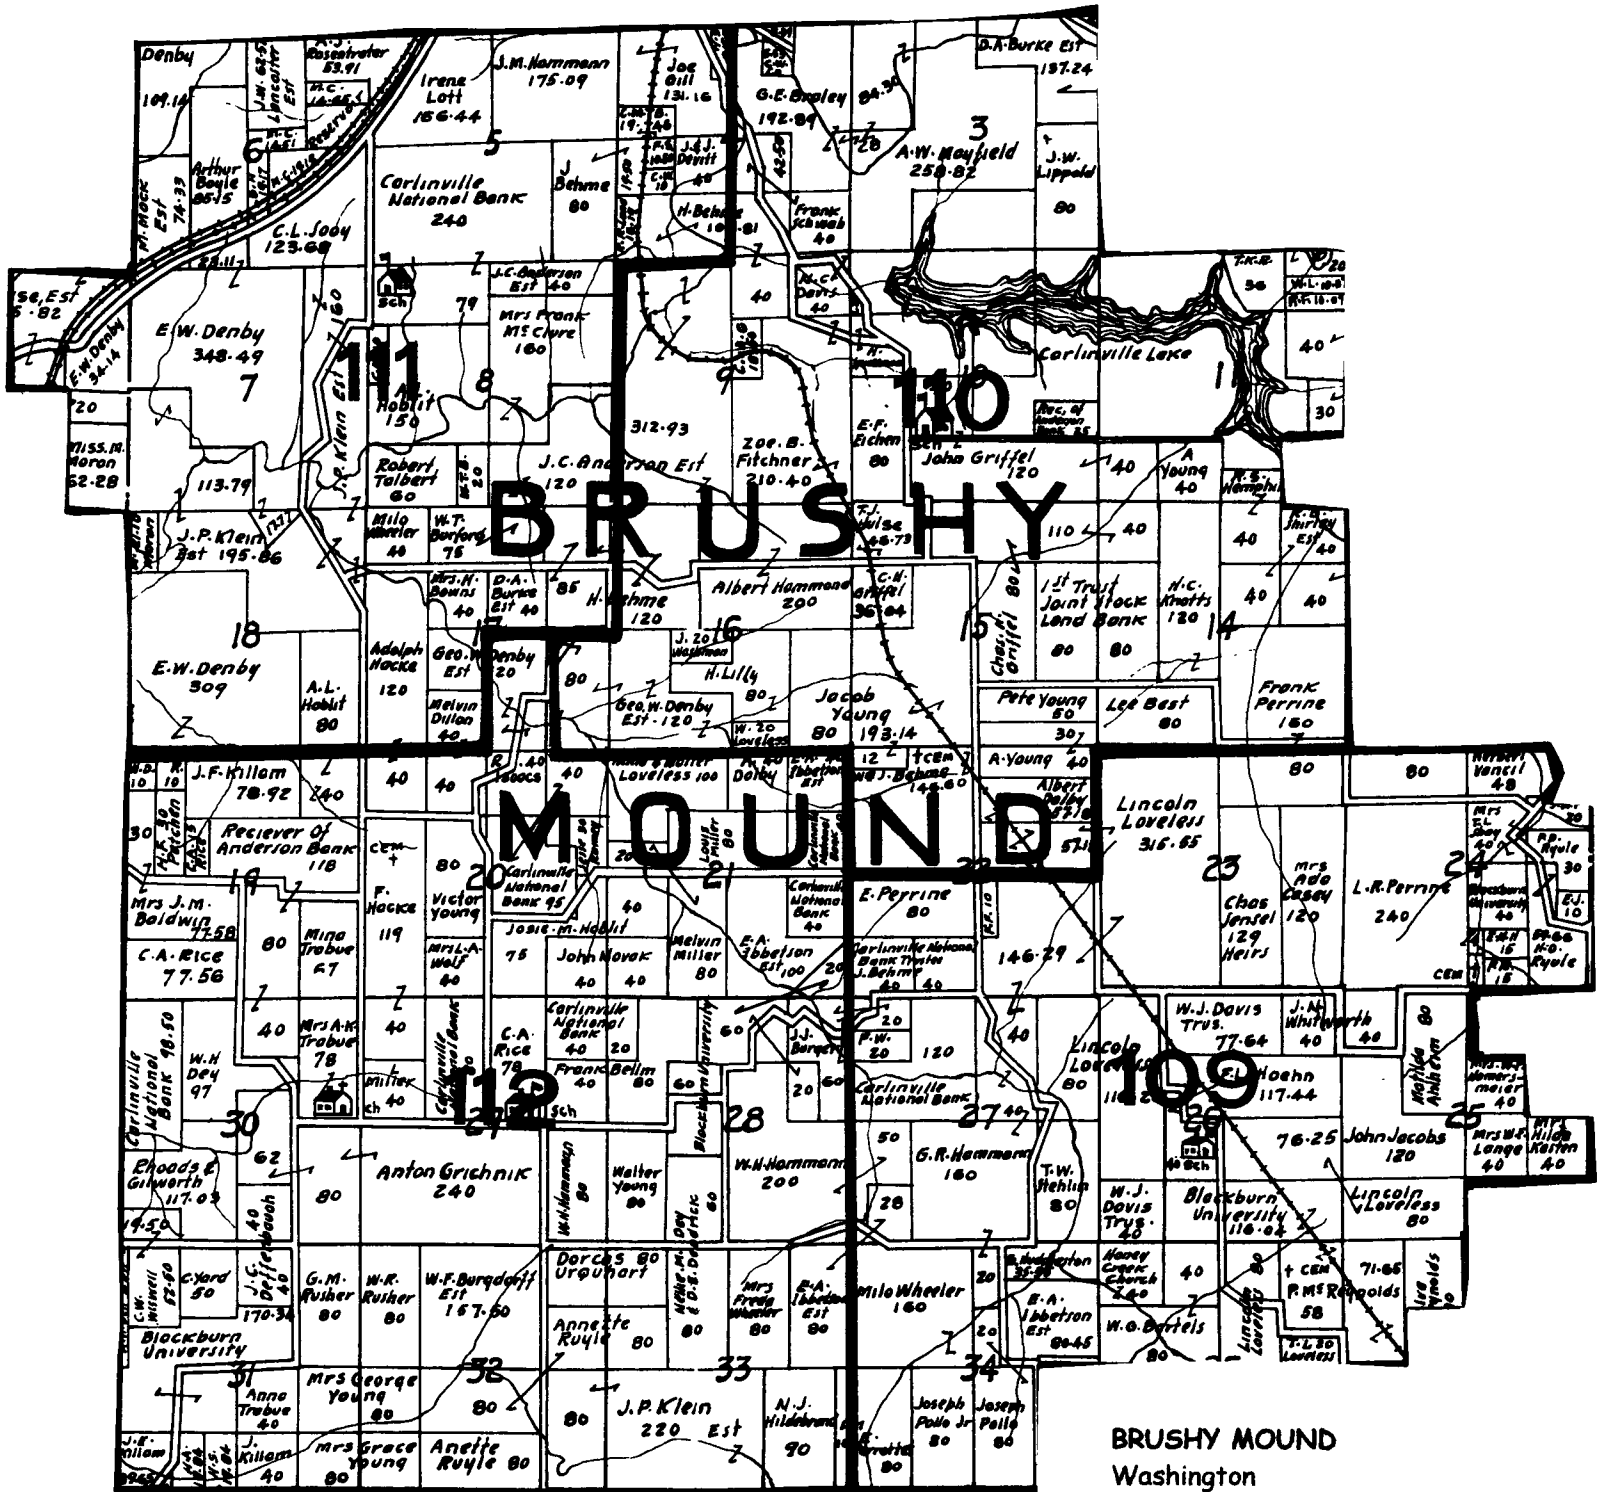

BRUSHY MOUND

- Washington 109
- Brushy Mound 110
- Oak Hill 111
- Spanish Needle 112
- *Some residents of Brushy Mound Township attended Oakland 74, Burton 99, New Era 104, Burke 105, and Elmwood 106.

Maps copied from the 1938
Platt map published by Ford
Map Co., Chicago, Ill.