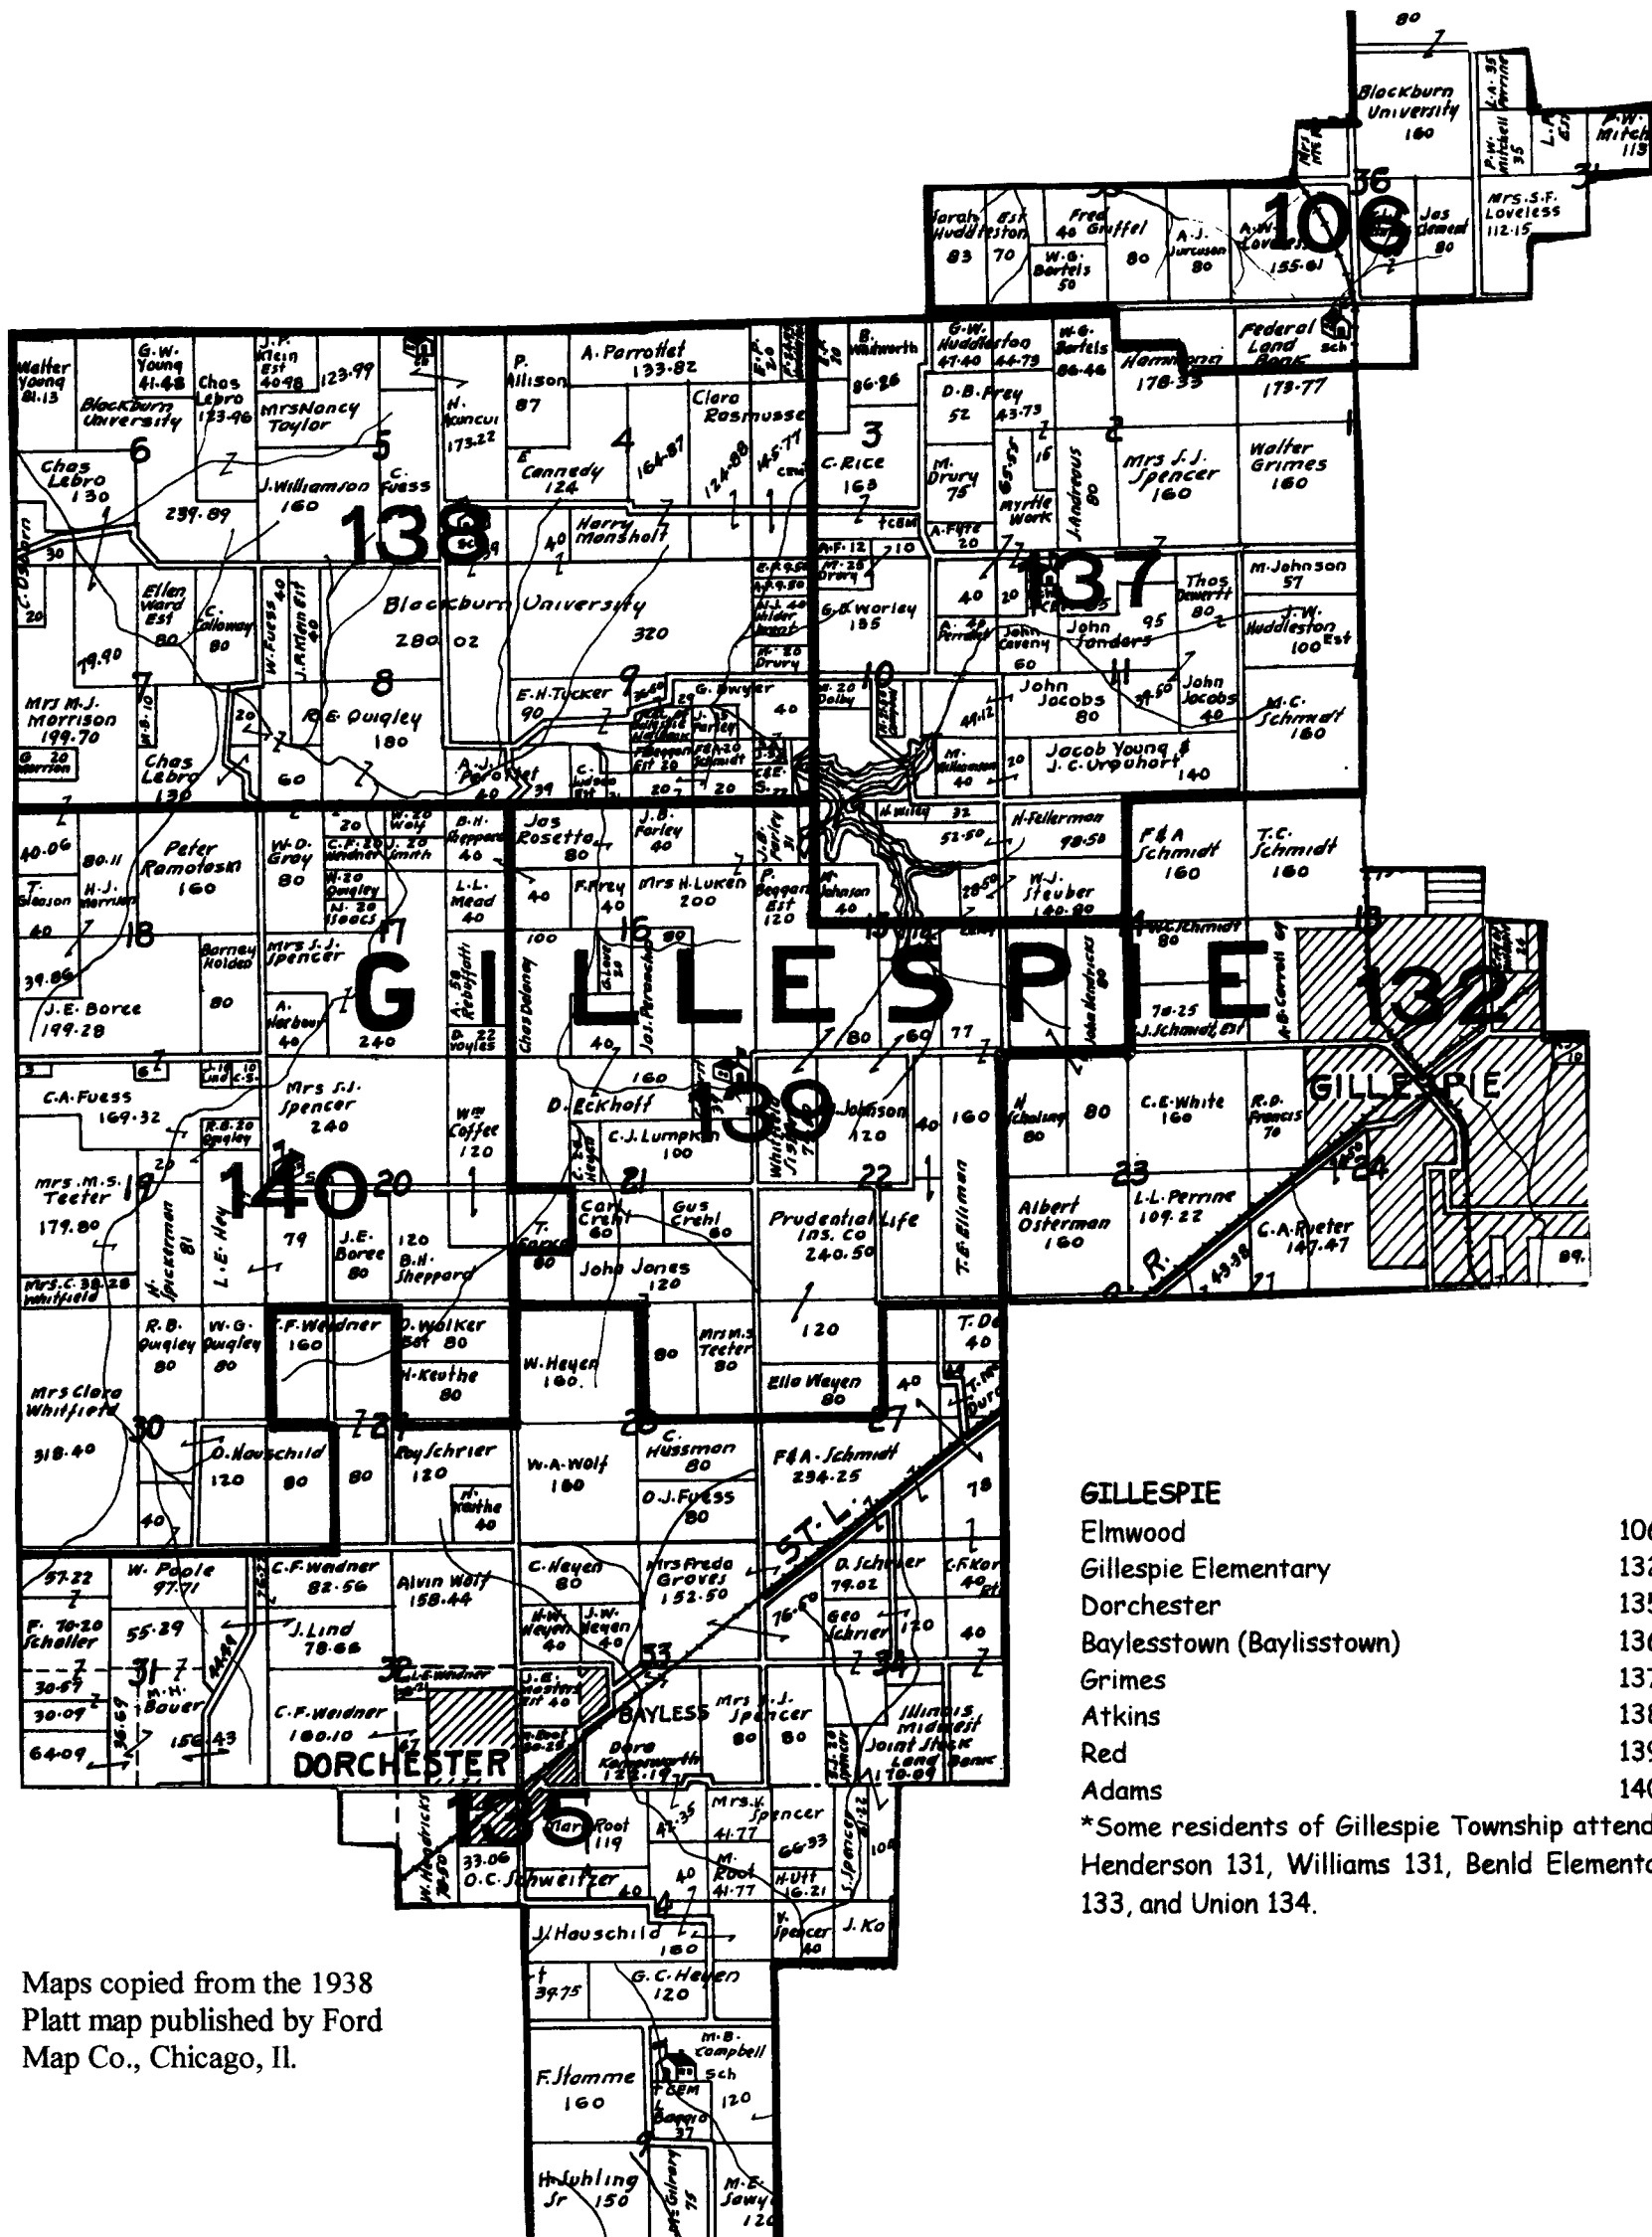

GILLESPIE	
Elmwood	106
Gillespie Elementary	132
Dorchester	135
Baylesstown (Baylisstown)	136
Grimes	137
Atkins	138
Red	139
Adams	140

*Some residents of Gillespie Township attended Henderson 131, Williams 131, Bend Elementary 133, and Union 134.

Maps copied from the 1938 Platt map published by Ford Map Co., Chicago, Il.