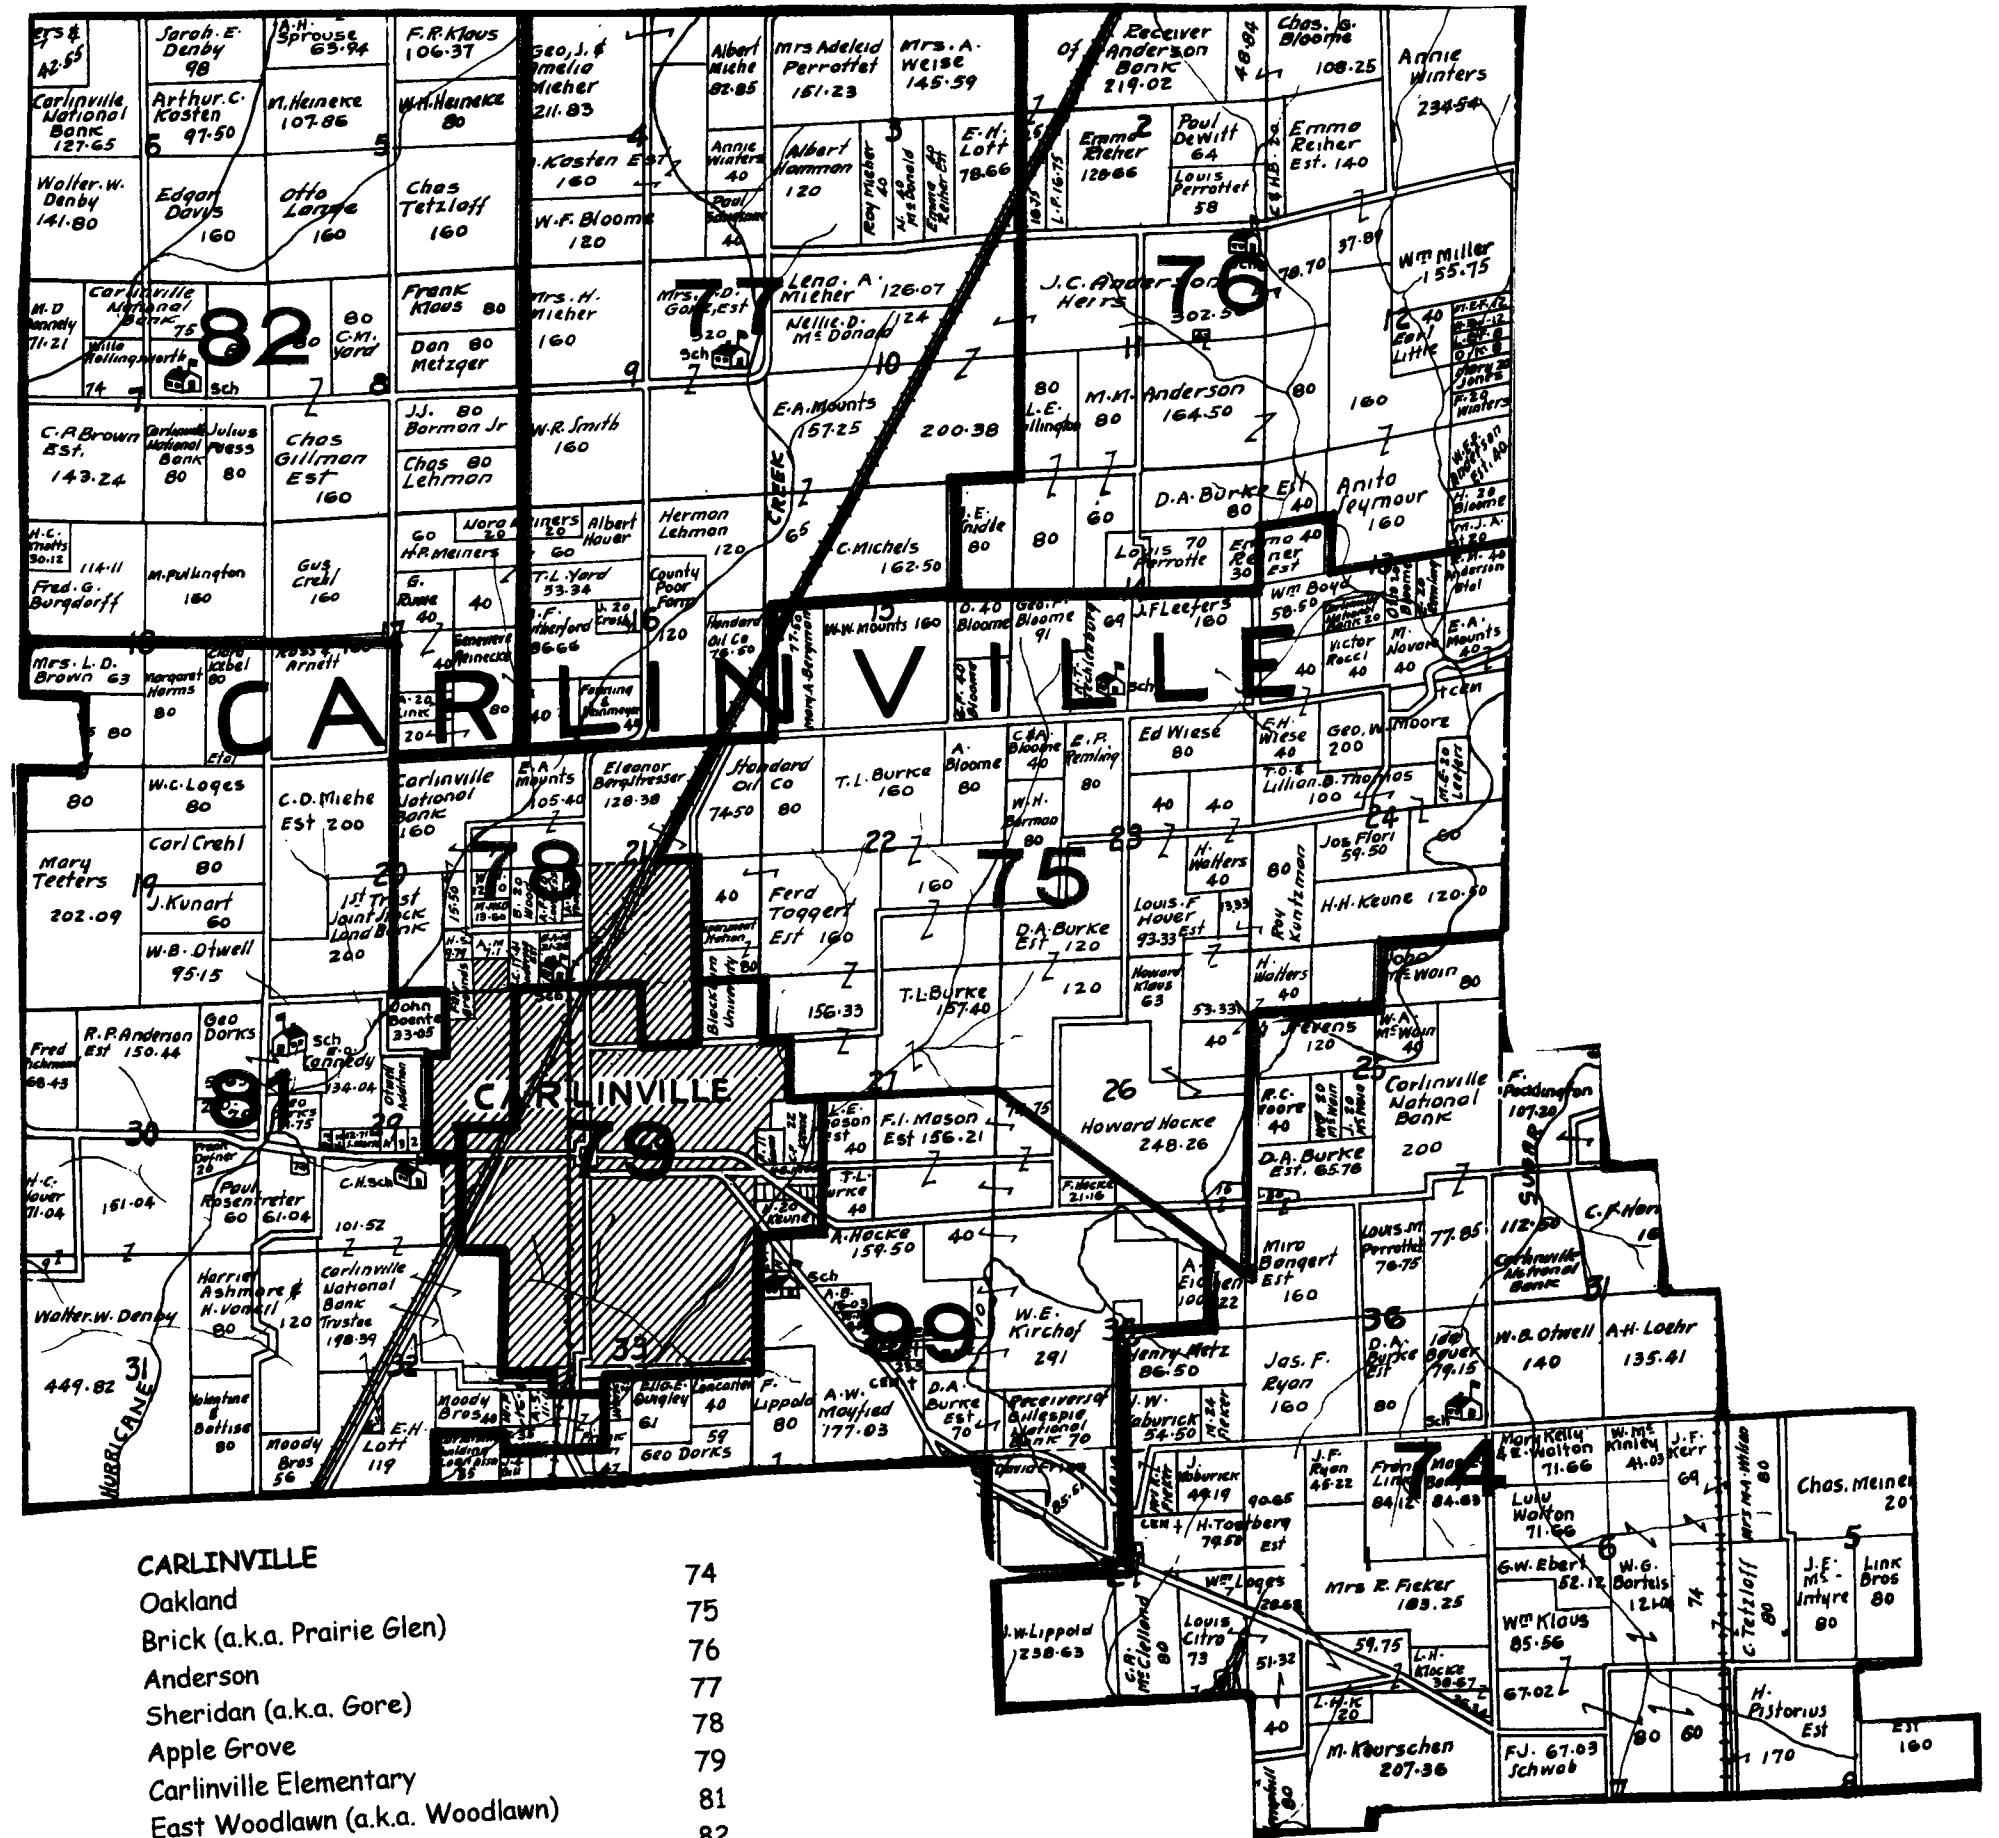

CARLINVILLE	74
Oakland	75
Brick (a.k.a. Prairie Glen)	76
Anderson	77
Sheridan (a.k.a. Gore)	78
Apple Grove	79
Carlinville Elementary	81
East Woodlawn (a.k.a. Woodlawn)	82
Chisholm	99
Burton	
*Some residents of Carlinville Township attended Maple Grove 83.	

Maps copied from the 1938
Platt map published by Ford
Map Co., Chicago, Il.