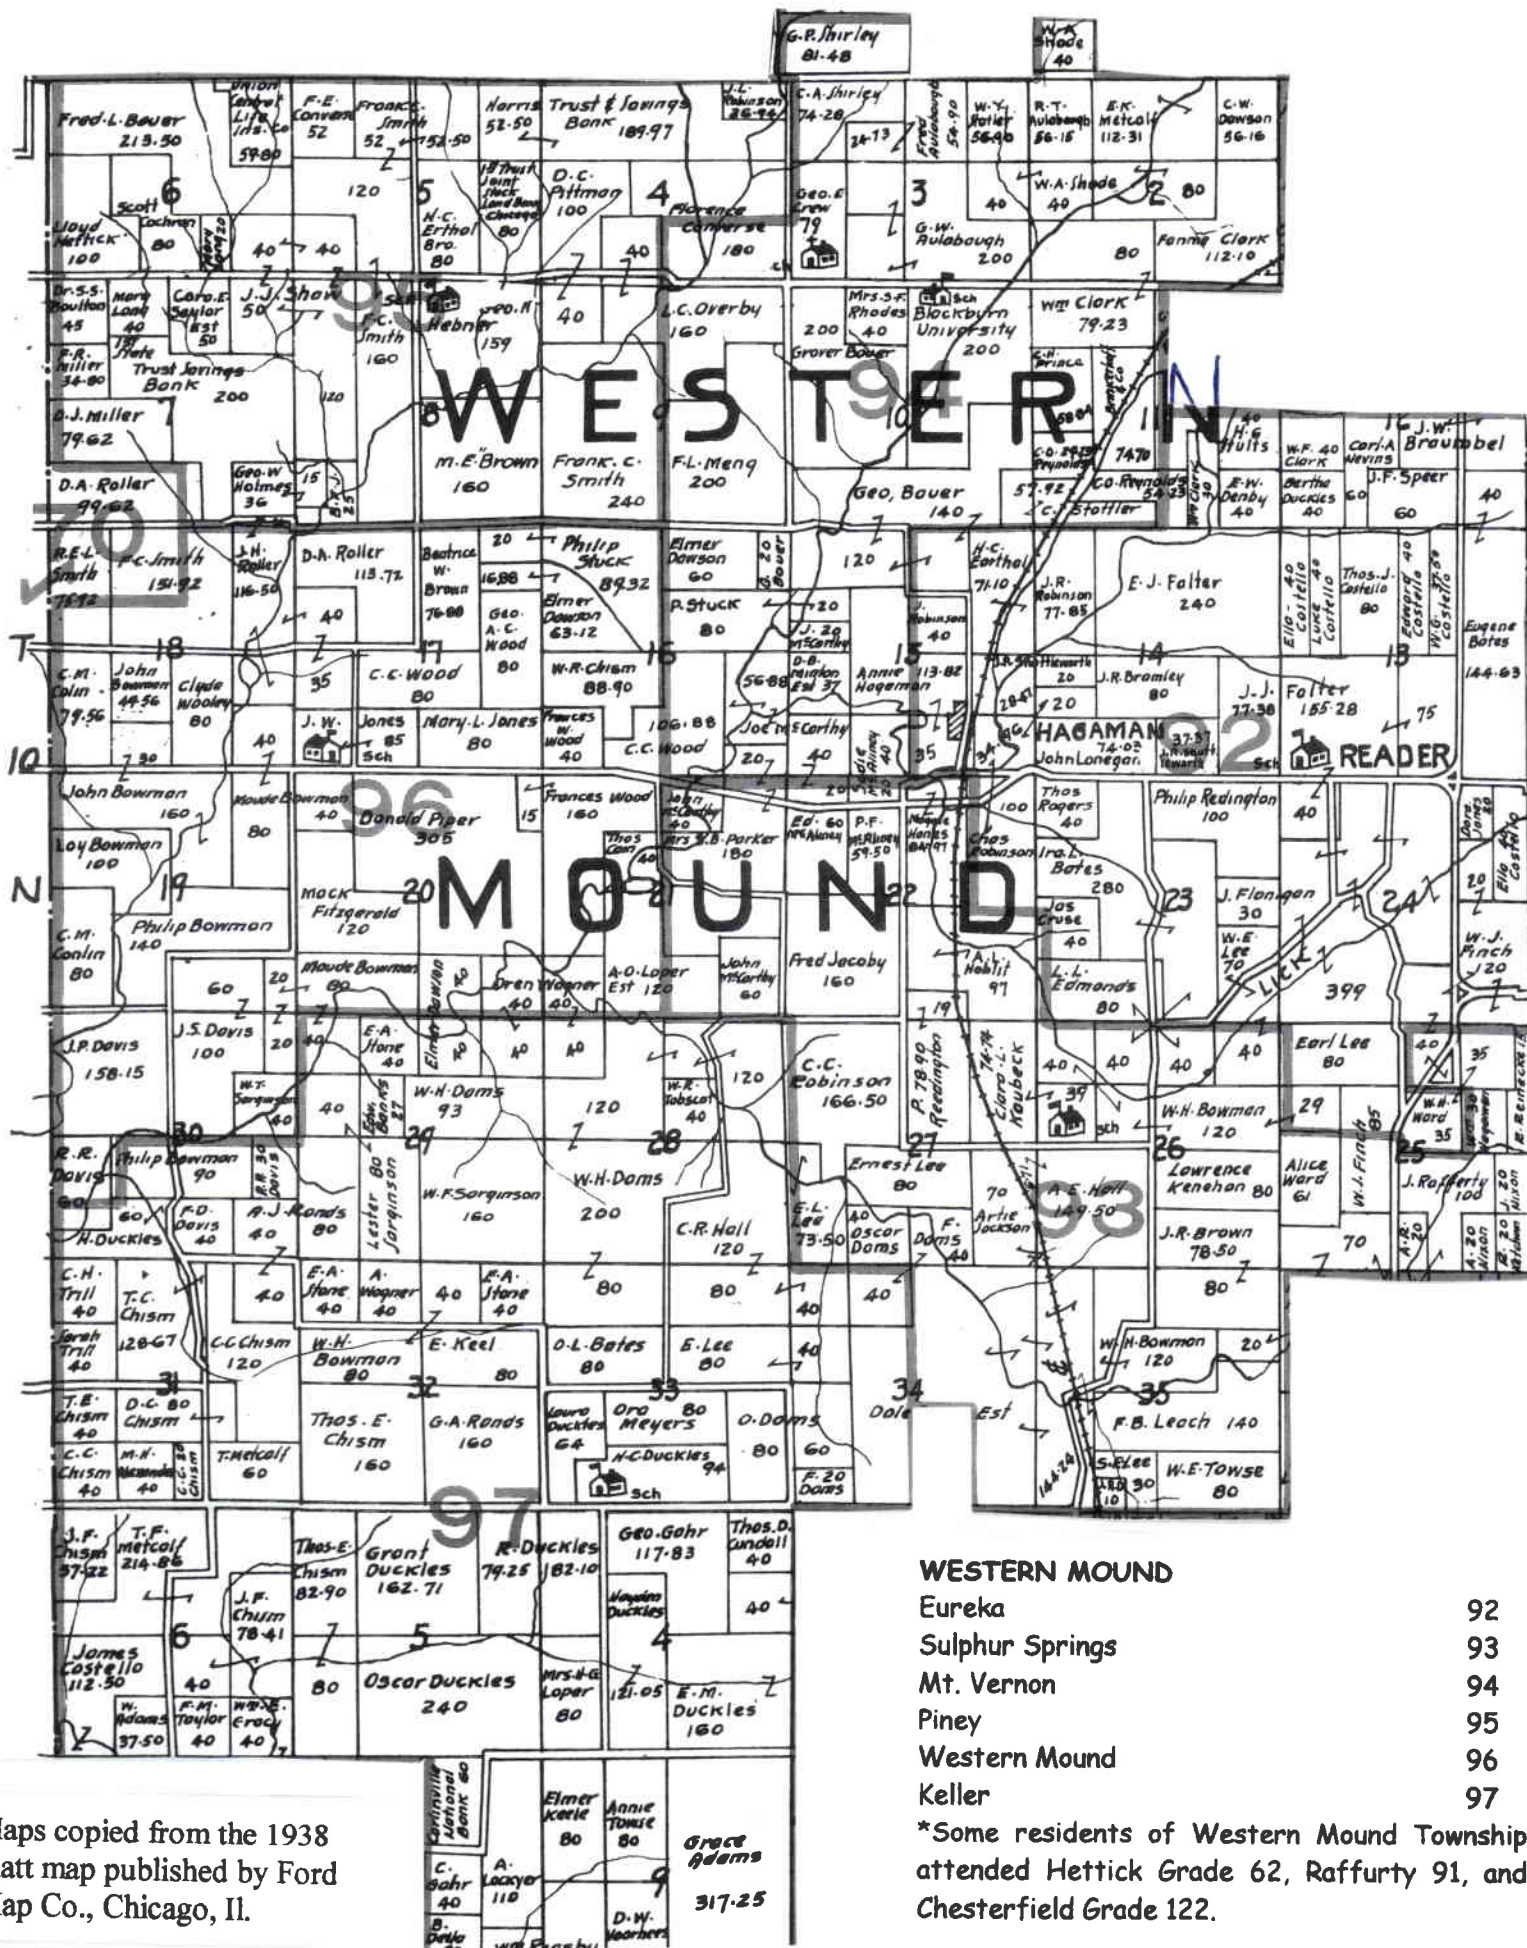

WESTERN MOUND

- Eureka 92
- Sulphur Springs 93
- Mt. Vernon 94
- Piney 95
- Western Mound 96
- Keller 97

*Some residents of Western Mound Township attended Hettick Grade 62, Raffurty 91, and Chesterfield Grade 122.

Maps copied from the 1938 Platt map published by Ford Map Co., Chicago, Il.