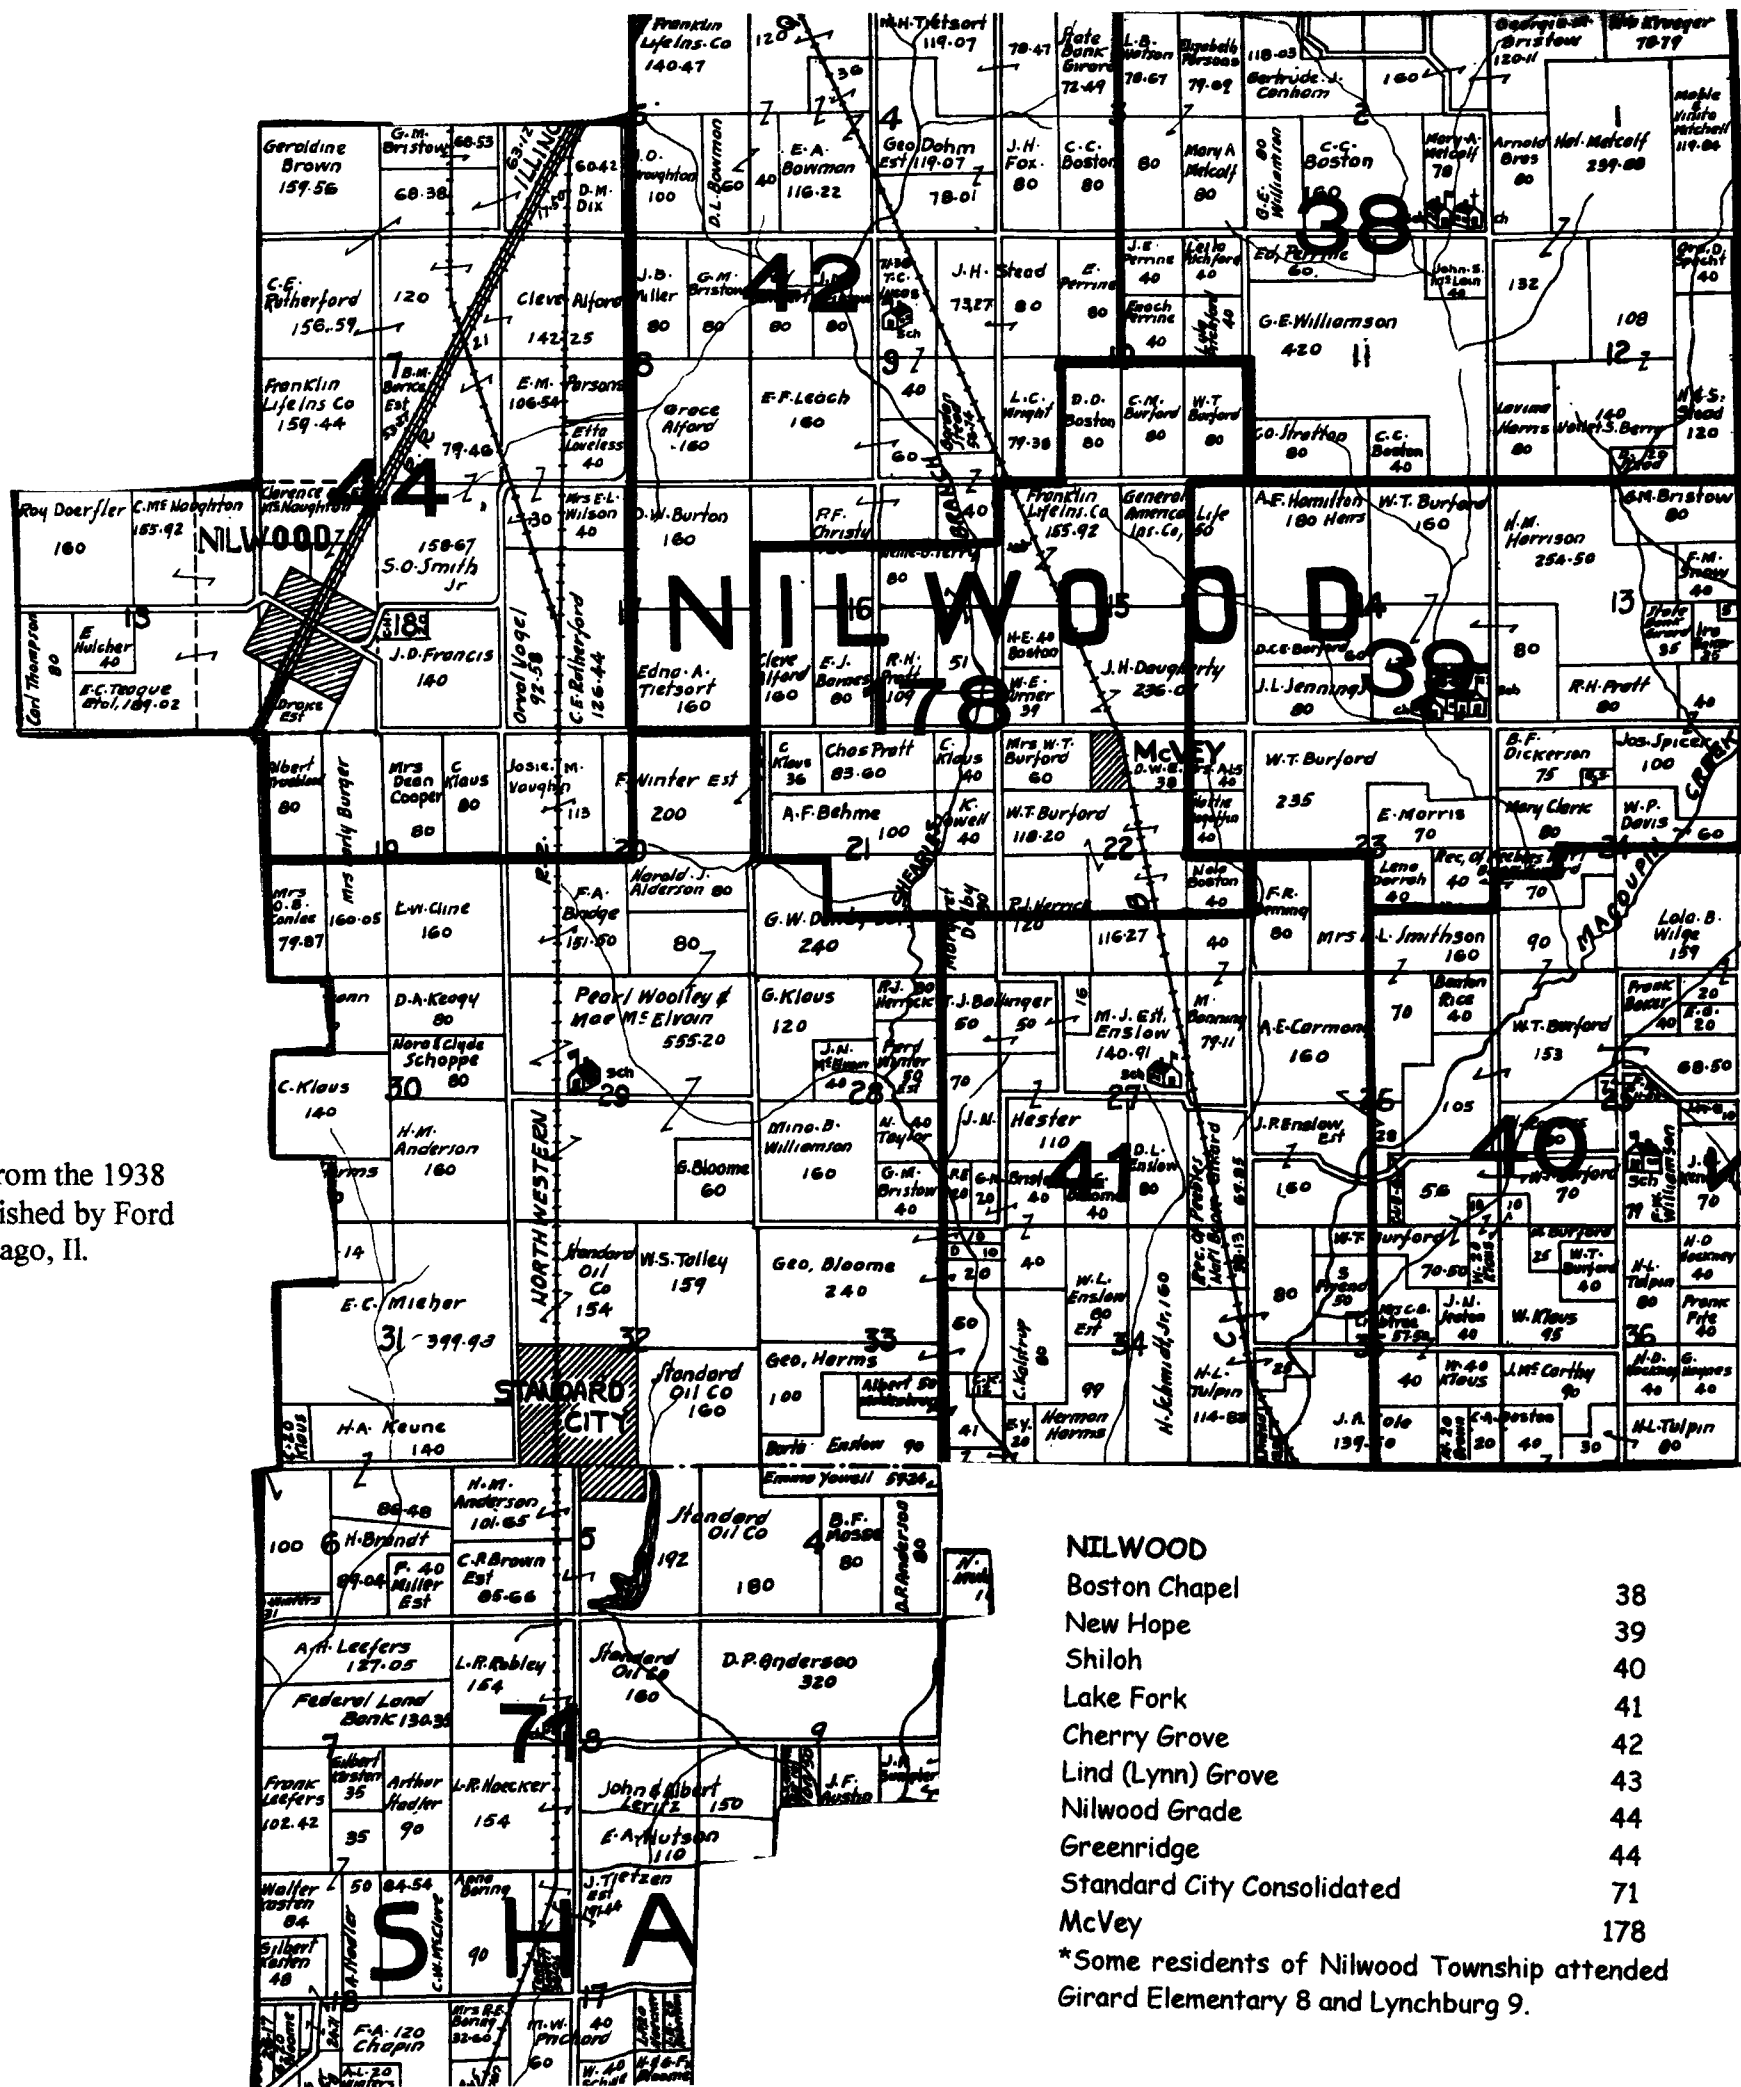

Maps copied from the 1938
Platt map published by Ford
Map Co., Chicago, Il.

CAHOKIA	108
Hornsby	127
Sunnyside	128
Eichmeyer (Eickmeyer)	129
Spring Creek	130
Yock (Yoch)	131
Williams	131
Henderson	133
Bend Elementary (including Mt. Clare)	175
Elmwood (a.k.a. Mine)	175
East Elmwood	175
West Elmwood	175
Eagarville	175
*Some residents of Cahokia Township attended Enterprise 107 and Gillespie Elementary 132.	

HONEY POINT

Brown	100
West Point	101
Hickory Grove	102
Honey Point	103
New Era	104
Burke	105
Enterprise	107

*Some residents of Honey Point Township
attended Pleasant Point 73, Oakland 74, and
Elmwood 106.

SHAW'S POINT

SHAW'S POINT

Centerview	33
Shaw's Point	69
Robley	71
Rural	72
Pleasant Point	73
Atwater	98

*Some residents of Shaws Point Township attended Oakland 74.

Maps copied from the 1938
Platt map published by Ford
Map Co., Chicago, Il.