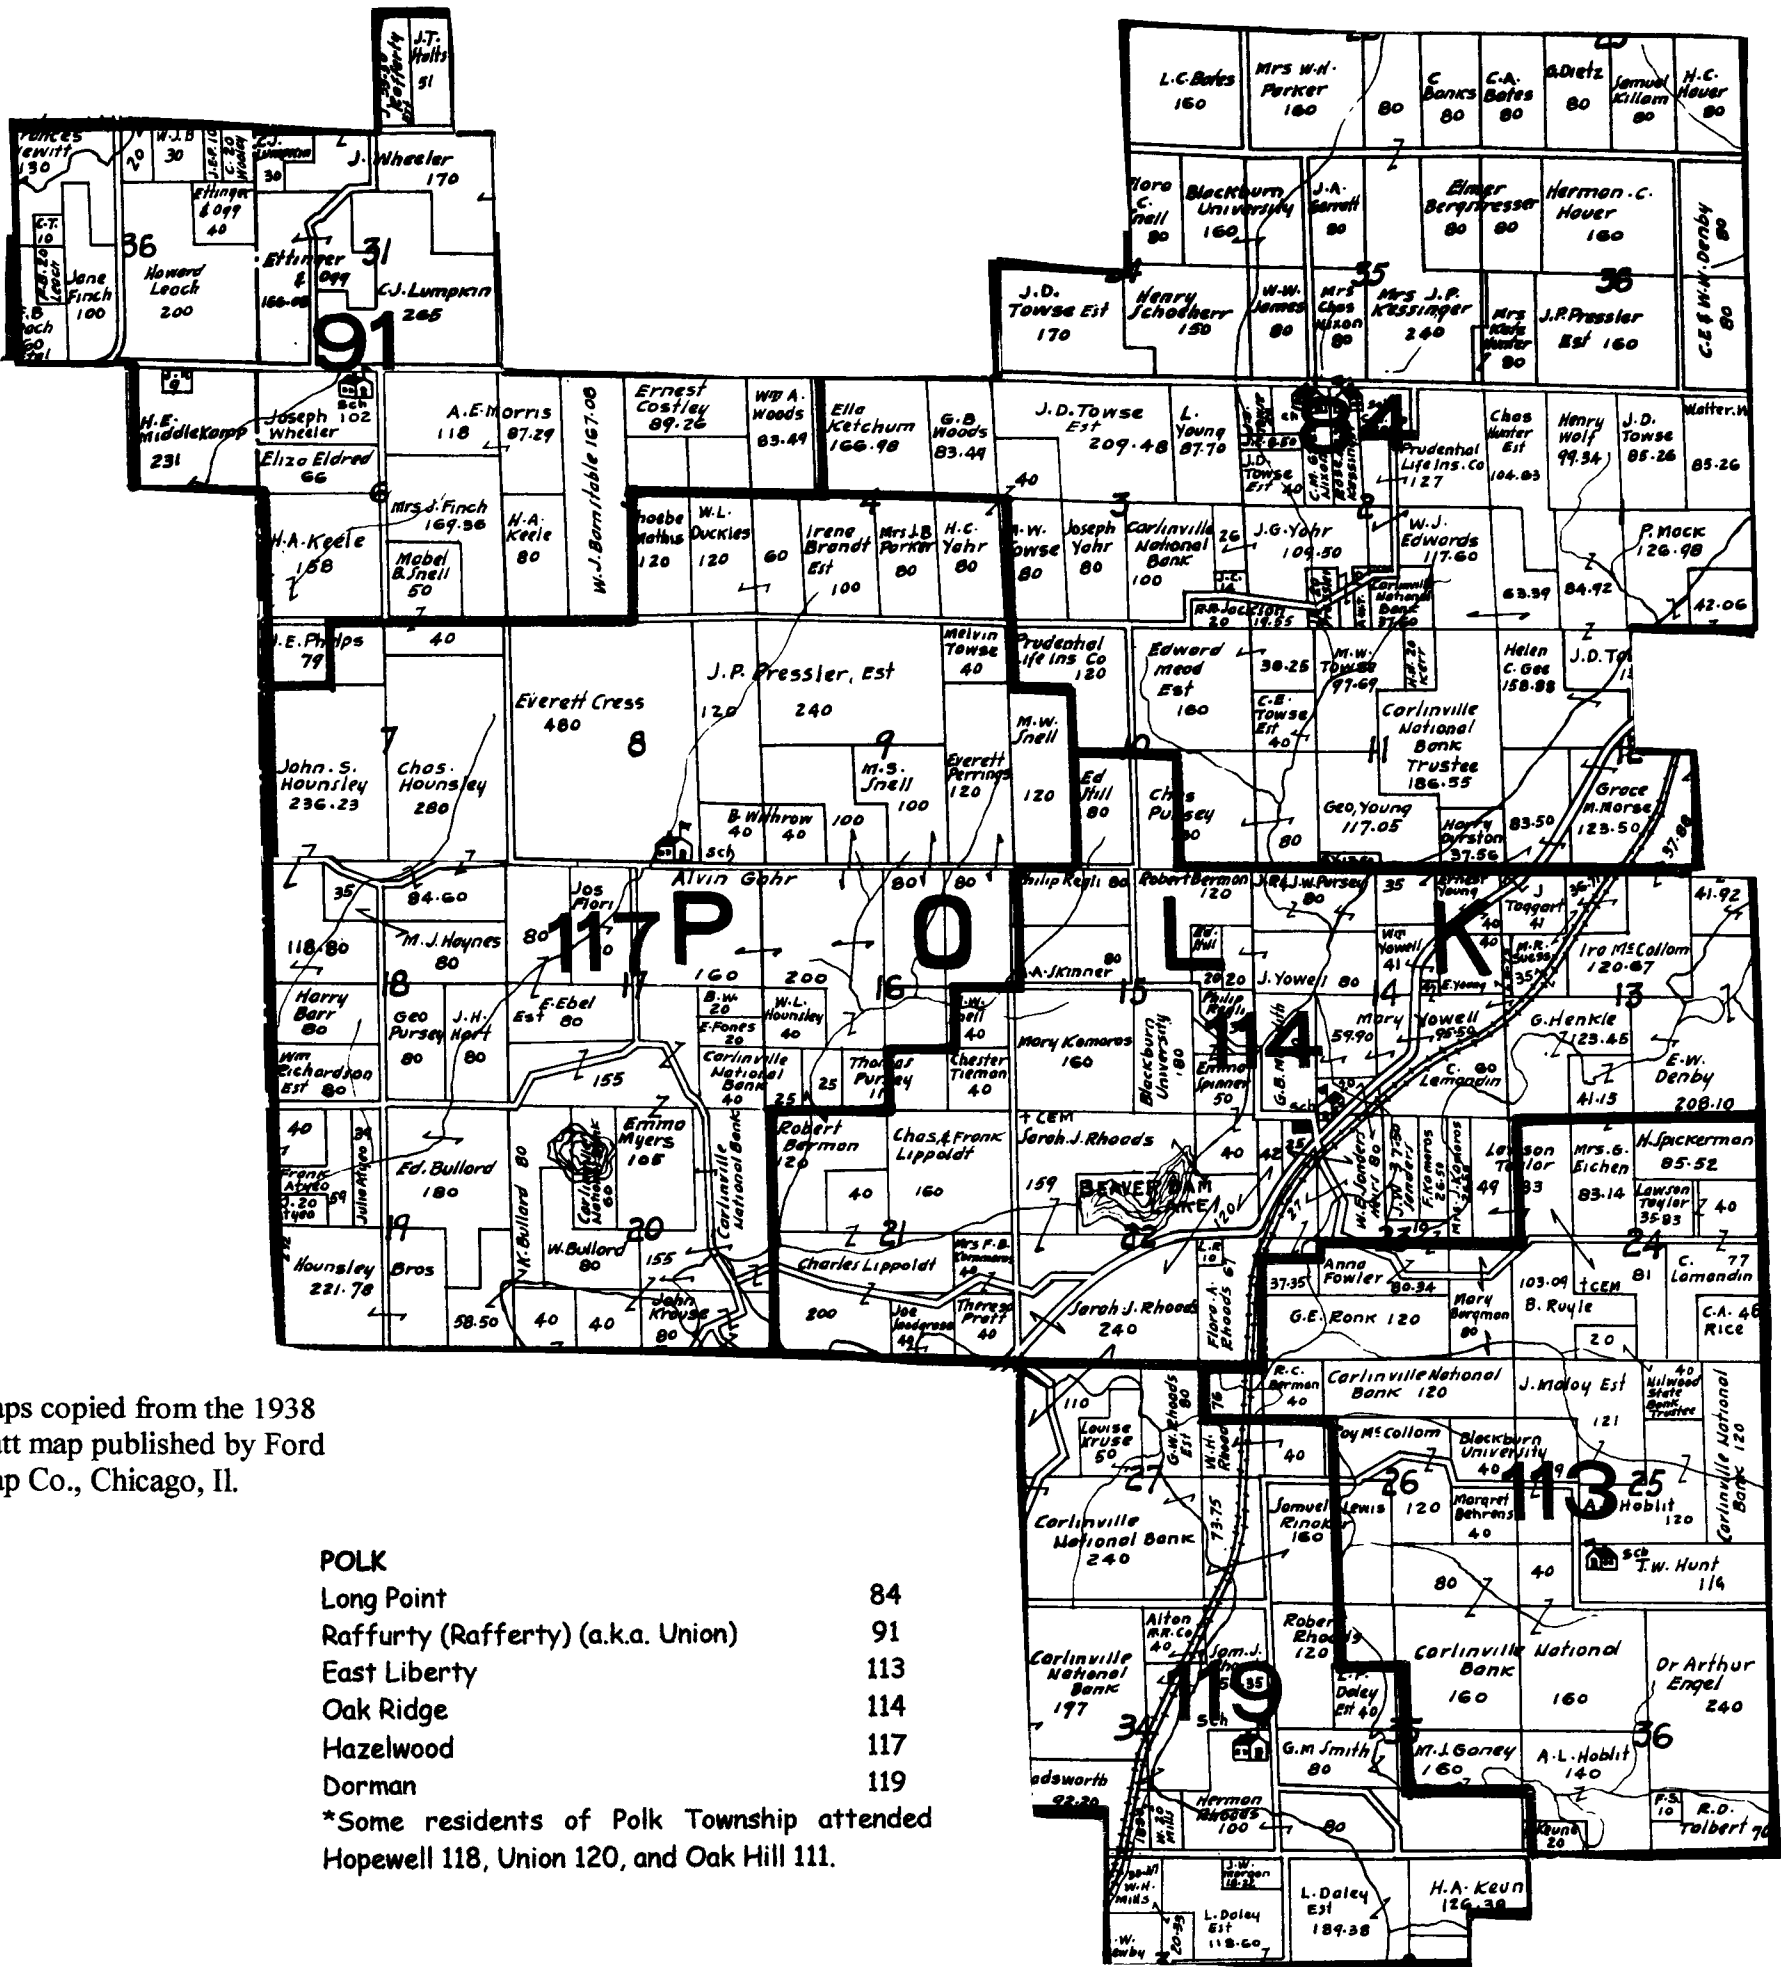

Maps copied from the 1938
Platt map published by Ford
Map Co., Chicago, Il.

POLK	
Long Point	84
Raffurty (Rafferty) (a.k.a. Union)	91
East Liberty	113
Oak Ridge	114
Hazelwood	117
Dorman	119
*Some residents of Polk Township attended Hopewell 118, Union 120, and Oak Hill 111.	