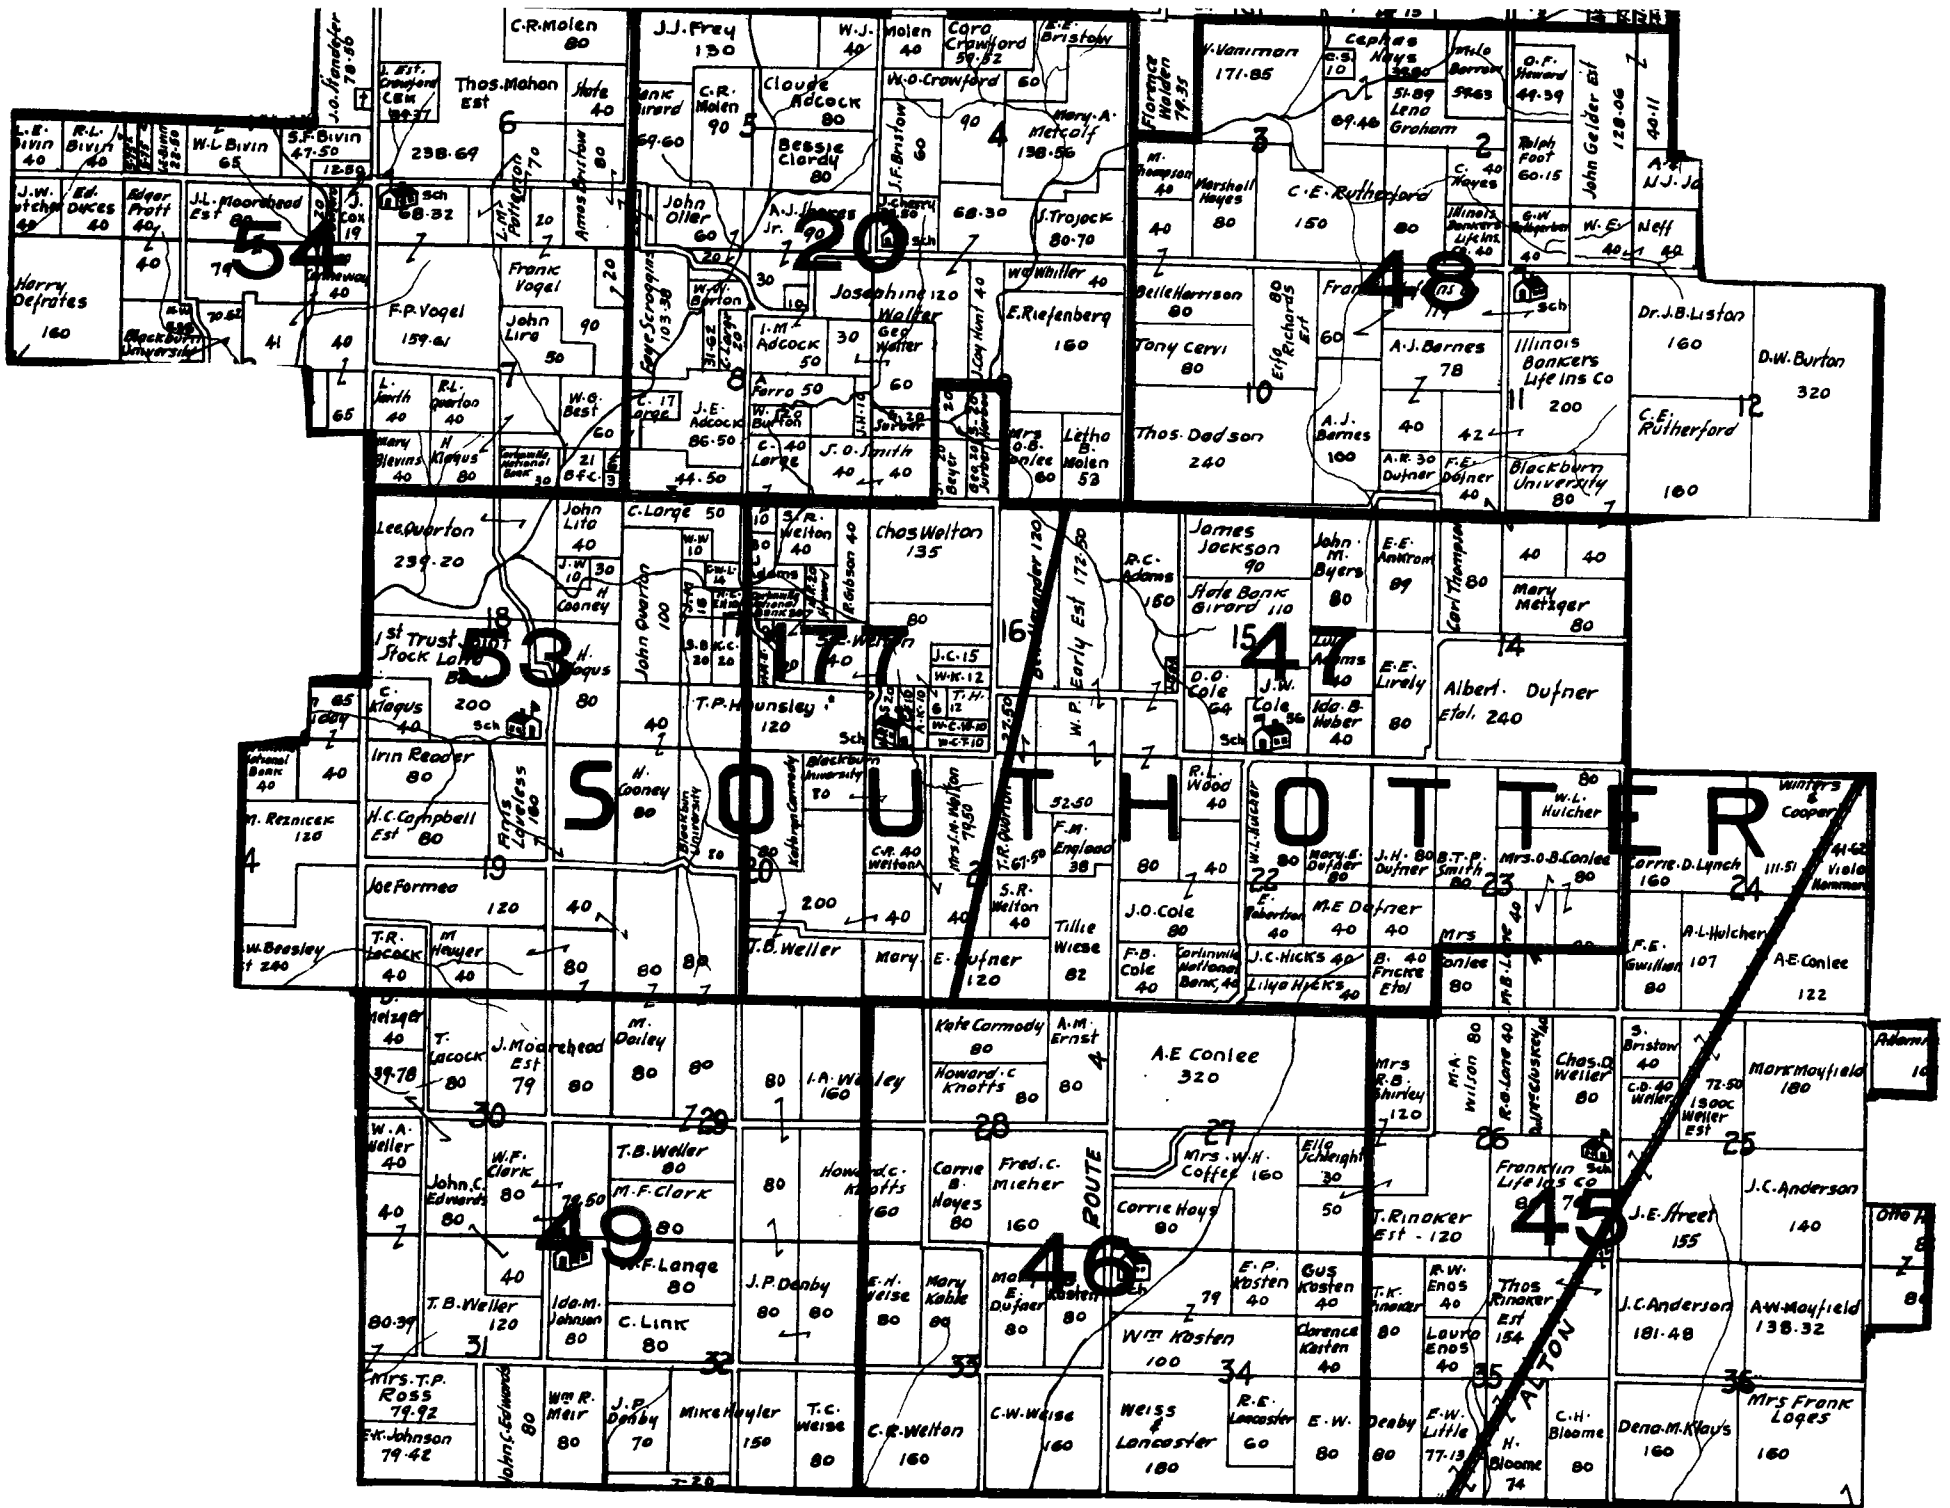

Maps copied from the 1938
Platt map published by Ford
Map Co., Chicago, Il.

SOUTH OTTER

Oakland Grove	20
Prairie Chapel	45
Kasten	46
Hickory Point	47
Hazel Green	48
East Fairview	49
Douglas	53
Blooming Grove	54
Victory (a.k.a. East Douglas)	177

*Some residents of South Otter Township
attended Franklin 16, Nilwood Grade 44, and
Lynchburg 9.