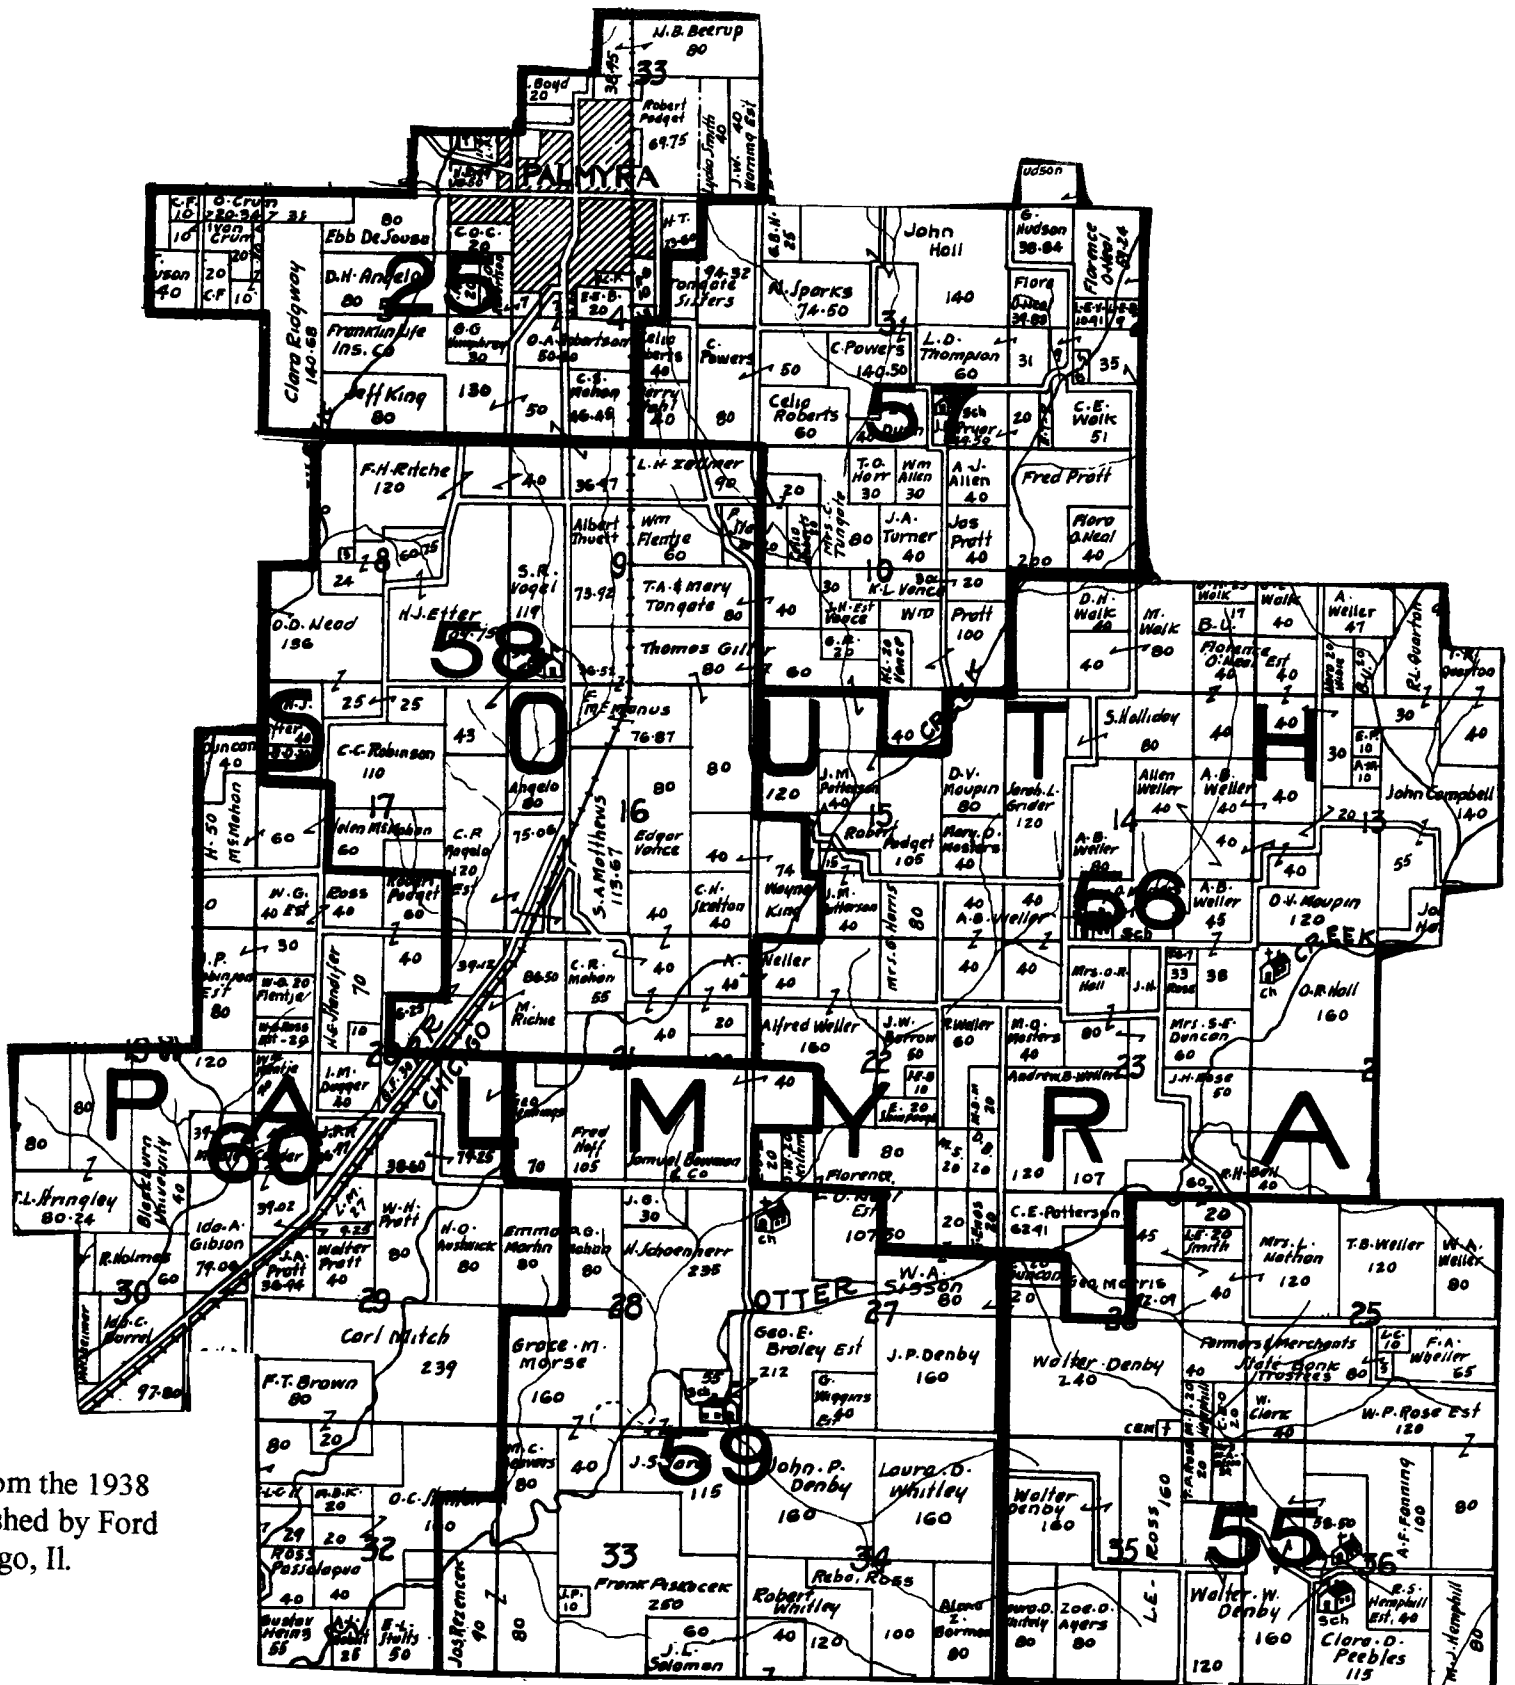

Maps copied from the 1938
Platt map published by Ford
Map Co., Chicago, Il.

SOUTH PALMYRA

Palmyra Grade	25
Denby	55
Duncan	56
Hazel Green	57
Simpson Hill	58
Dresser Mill	59
Mt. Olive Rural	60

*Some residents of South Palmyra Township
attended Grimmett 24, Douglas 53, Blooming
Grove 54, Goshen 61, and Hettick Grade 62.