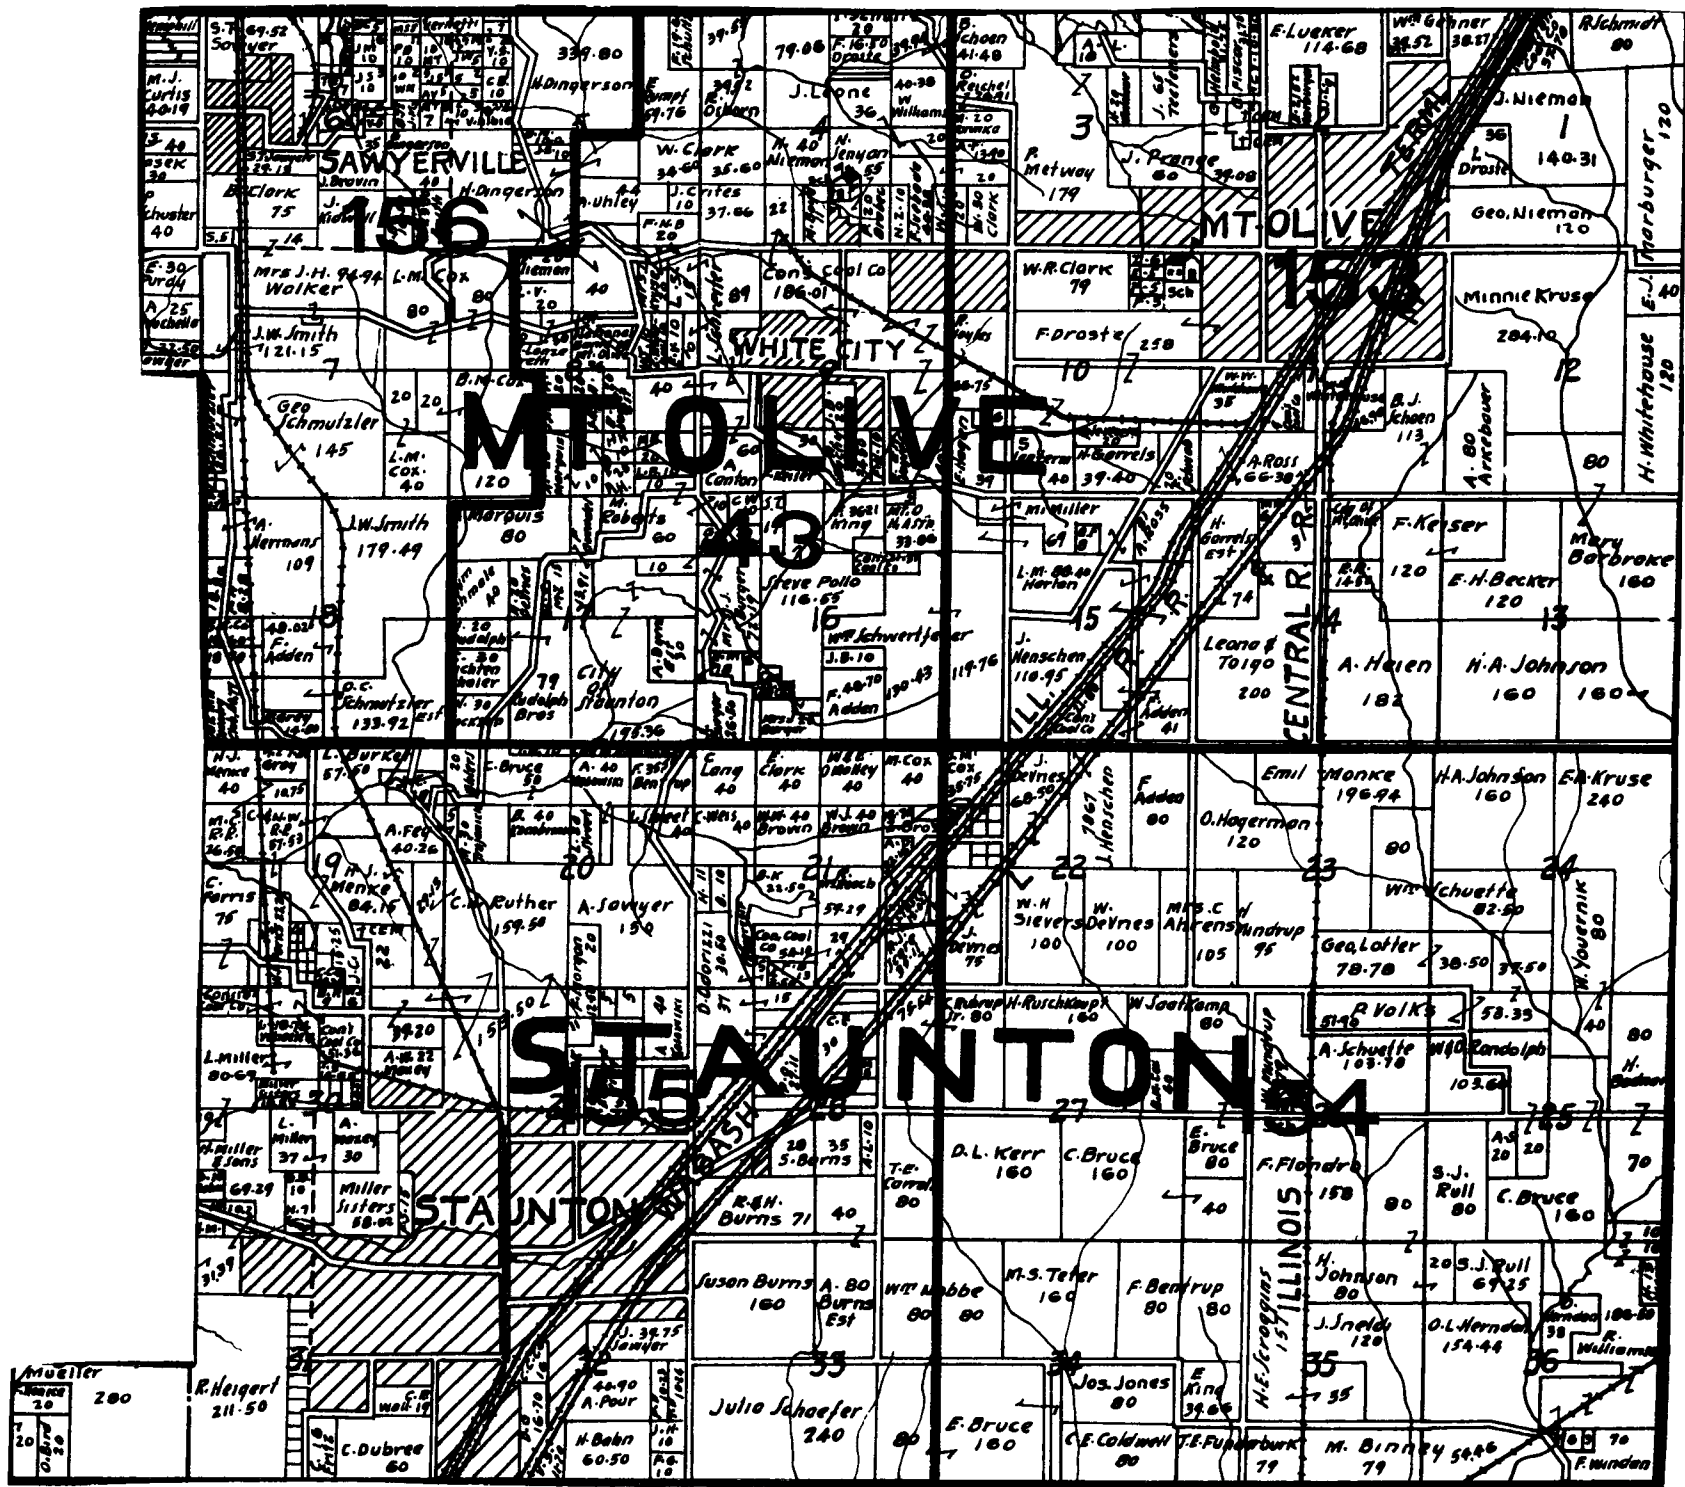

Maps copied from the 1938
Platt map published by Ford
Map Co., Chicago, Il.

MT. OLIVE/ STAUNTON

White City	43
Mt. Olive Elementary	153
Silver Creek	154
Staunton Elementary	155
Butler	155
Sawyerville Grade	156
North Bend	156