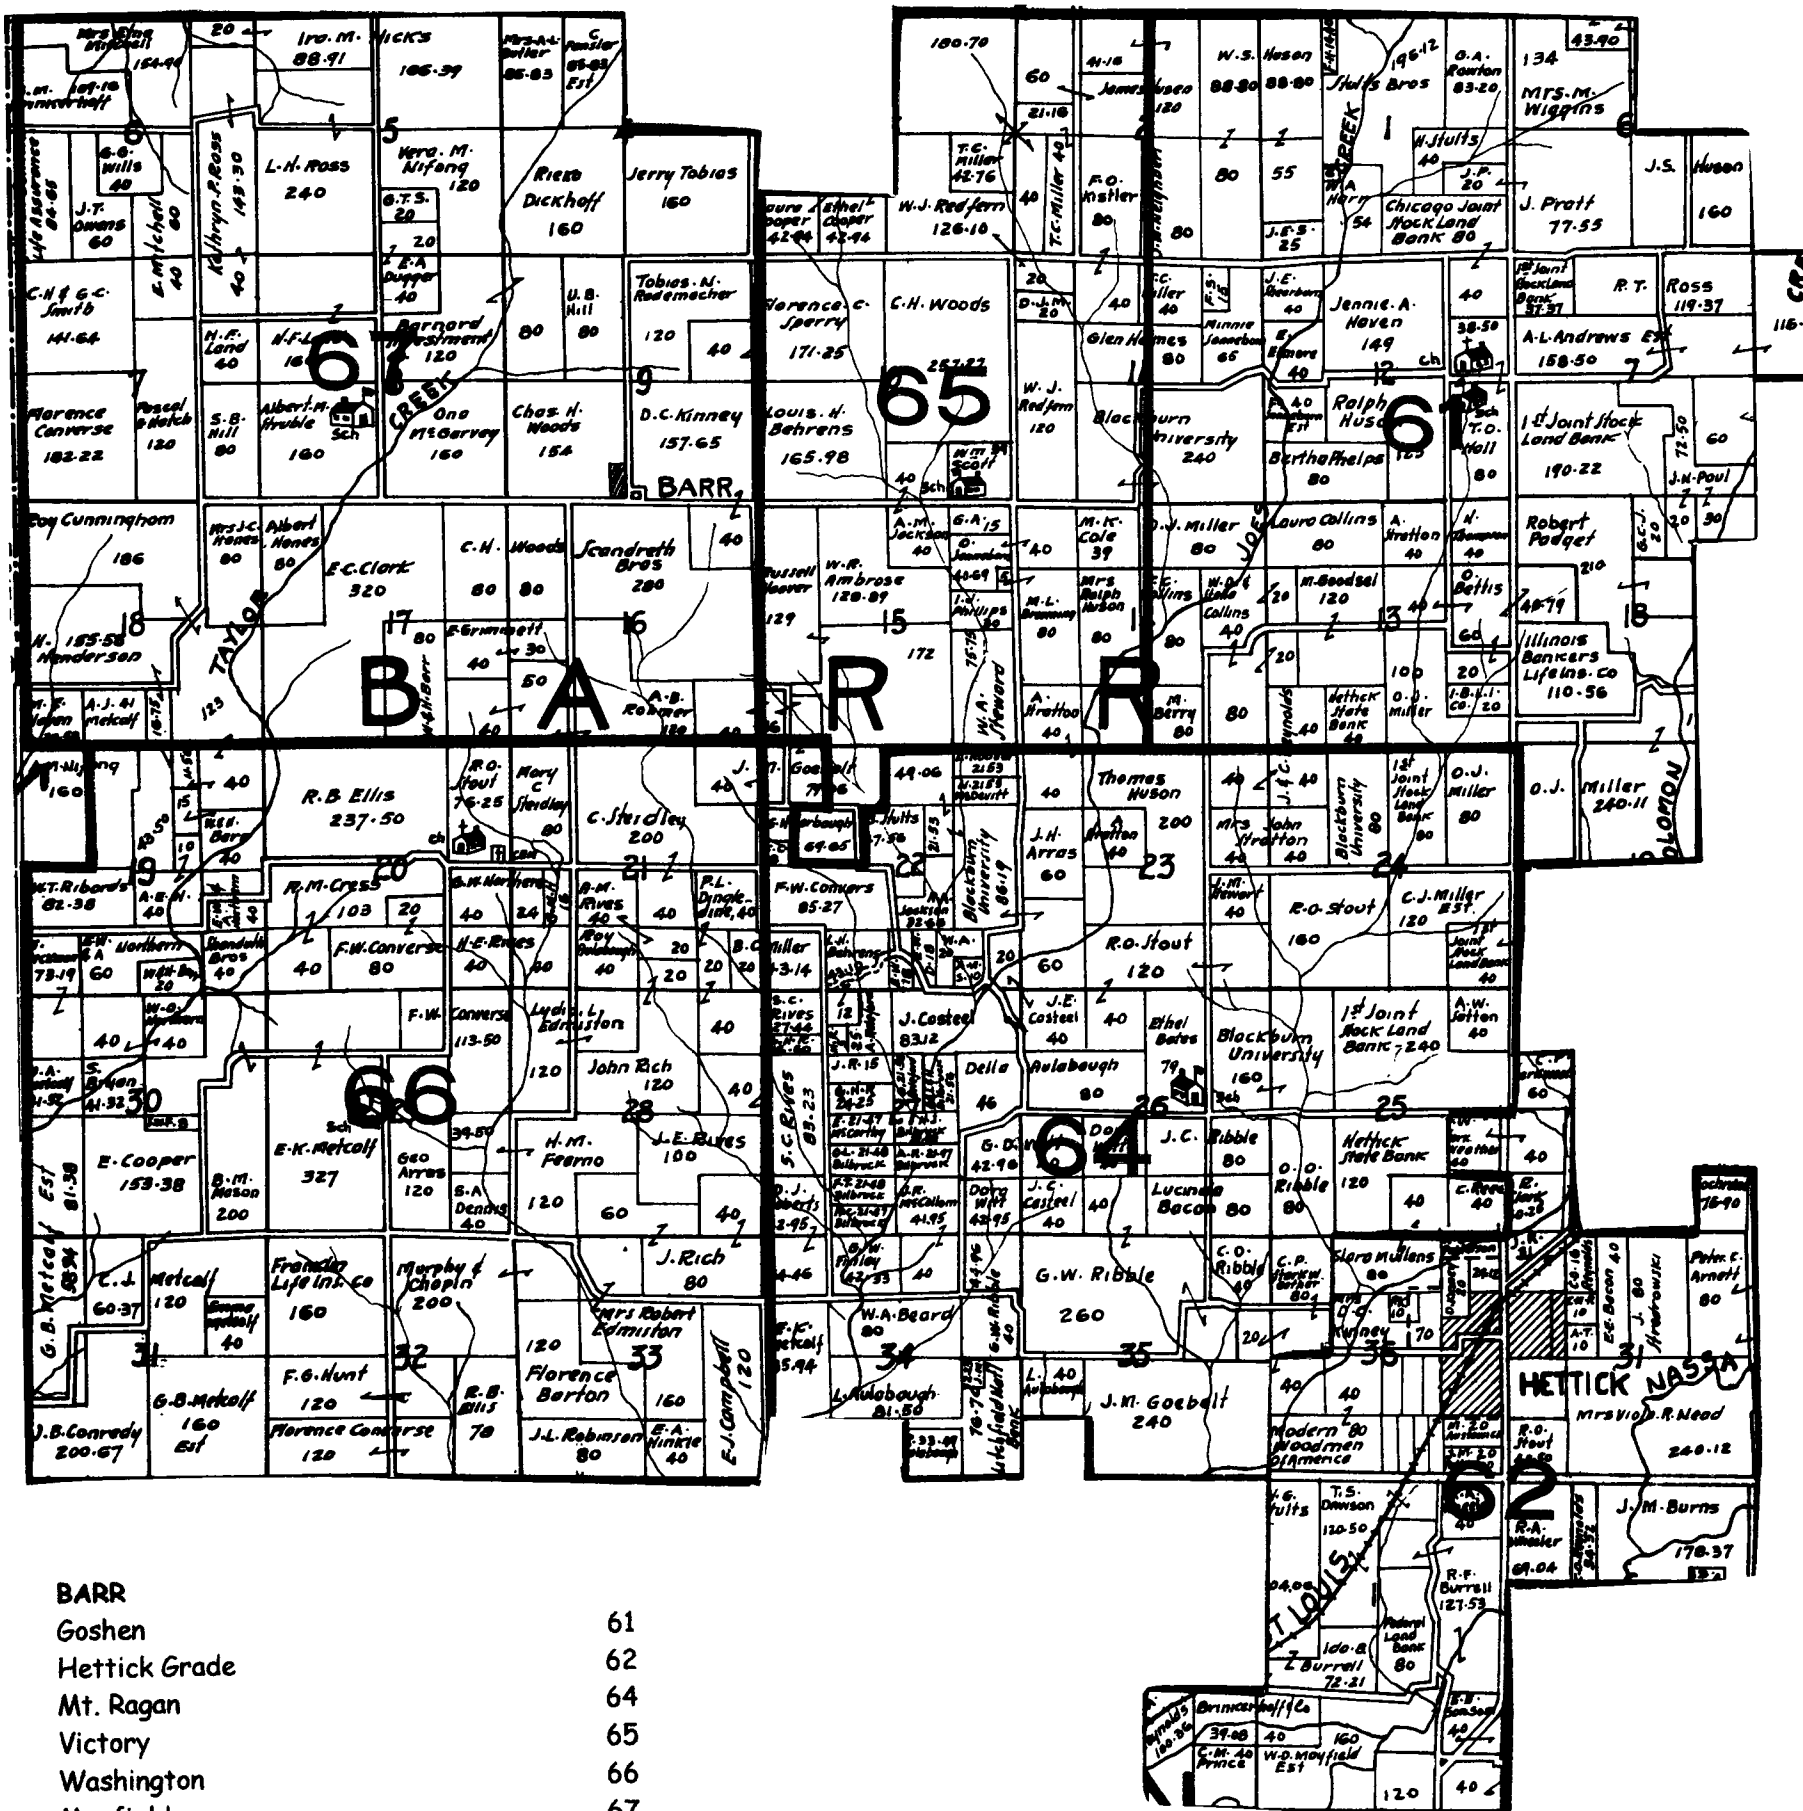

Maps copied from the 1938 Platt map published by Ford Map Co., Chicago, Il.

- BARR 61
- Goshen 62
- Hettick Grade 64
- Mt. Ragan 65
- Victory 66
- Washington 67
- Maxfield

*Some residents of Barr Township attended Hettick Point 34 and Mt. Vernon 94.