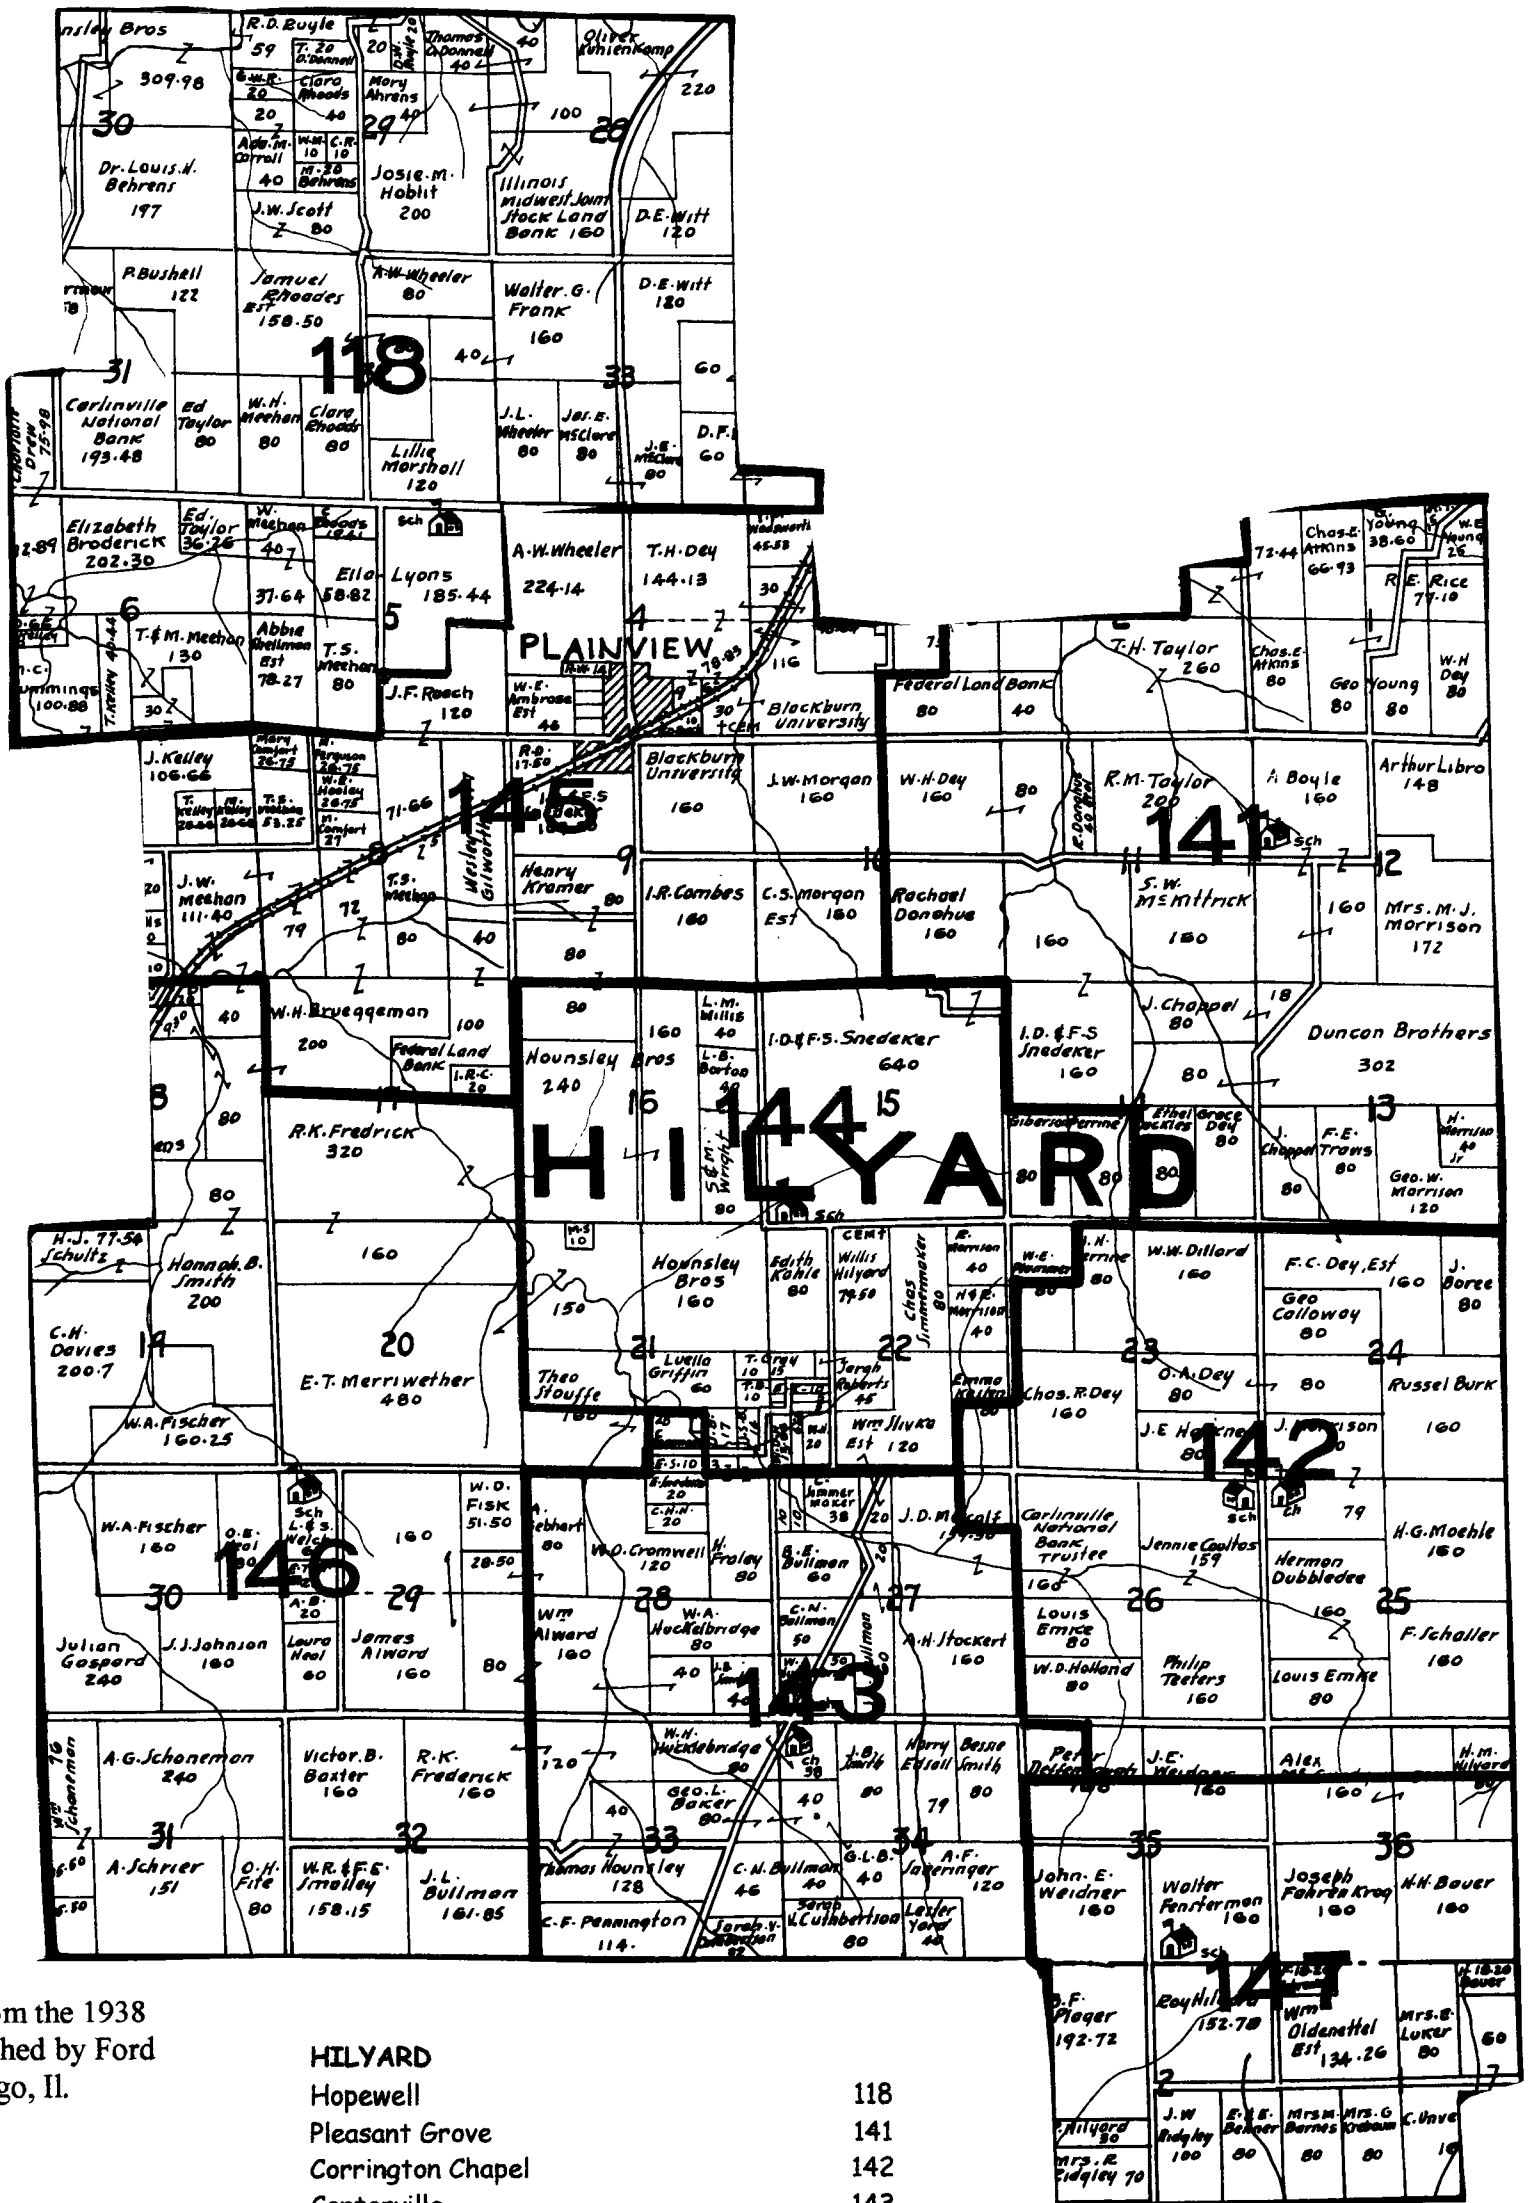

Maps copied from the 1938
Platt map published by Ford
Map Co., Chicago, Il.

HILYARD	
Hopewell	118
Pleasant Grove	141
Corrington Chapel	142
Centerville	143
Snedeker Grove	144
Plainview	145
Locust Grove	146
Hood	147
*Some residents of Hilyard Township attended Dorman 119 and Shipman 148