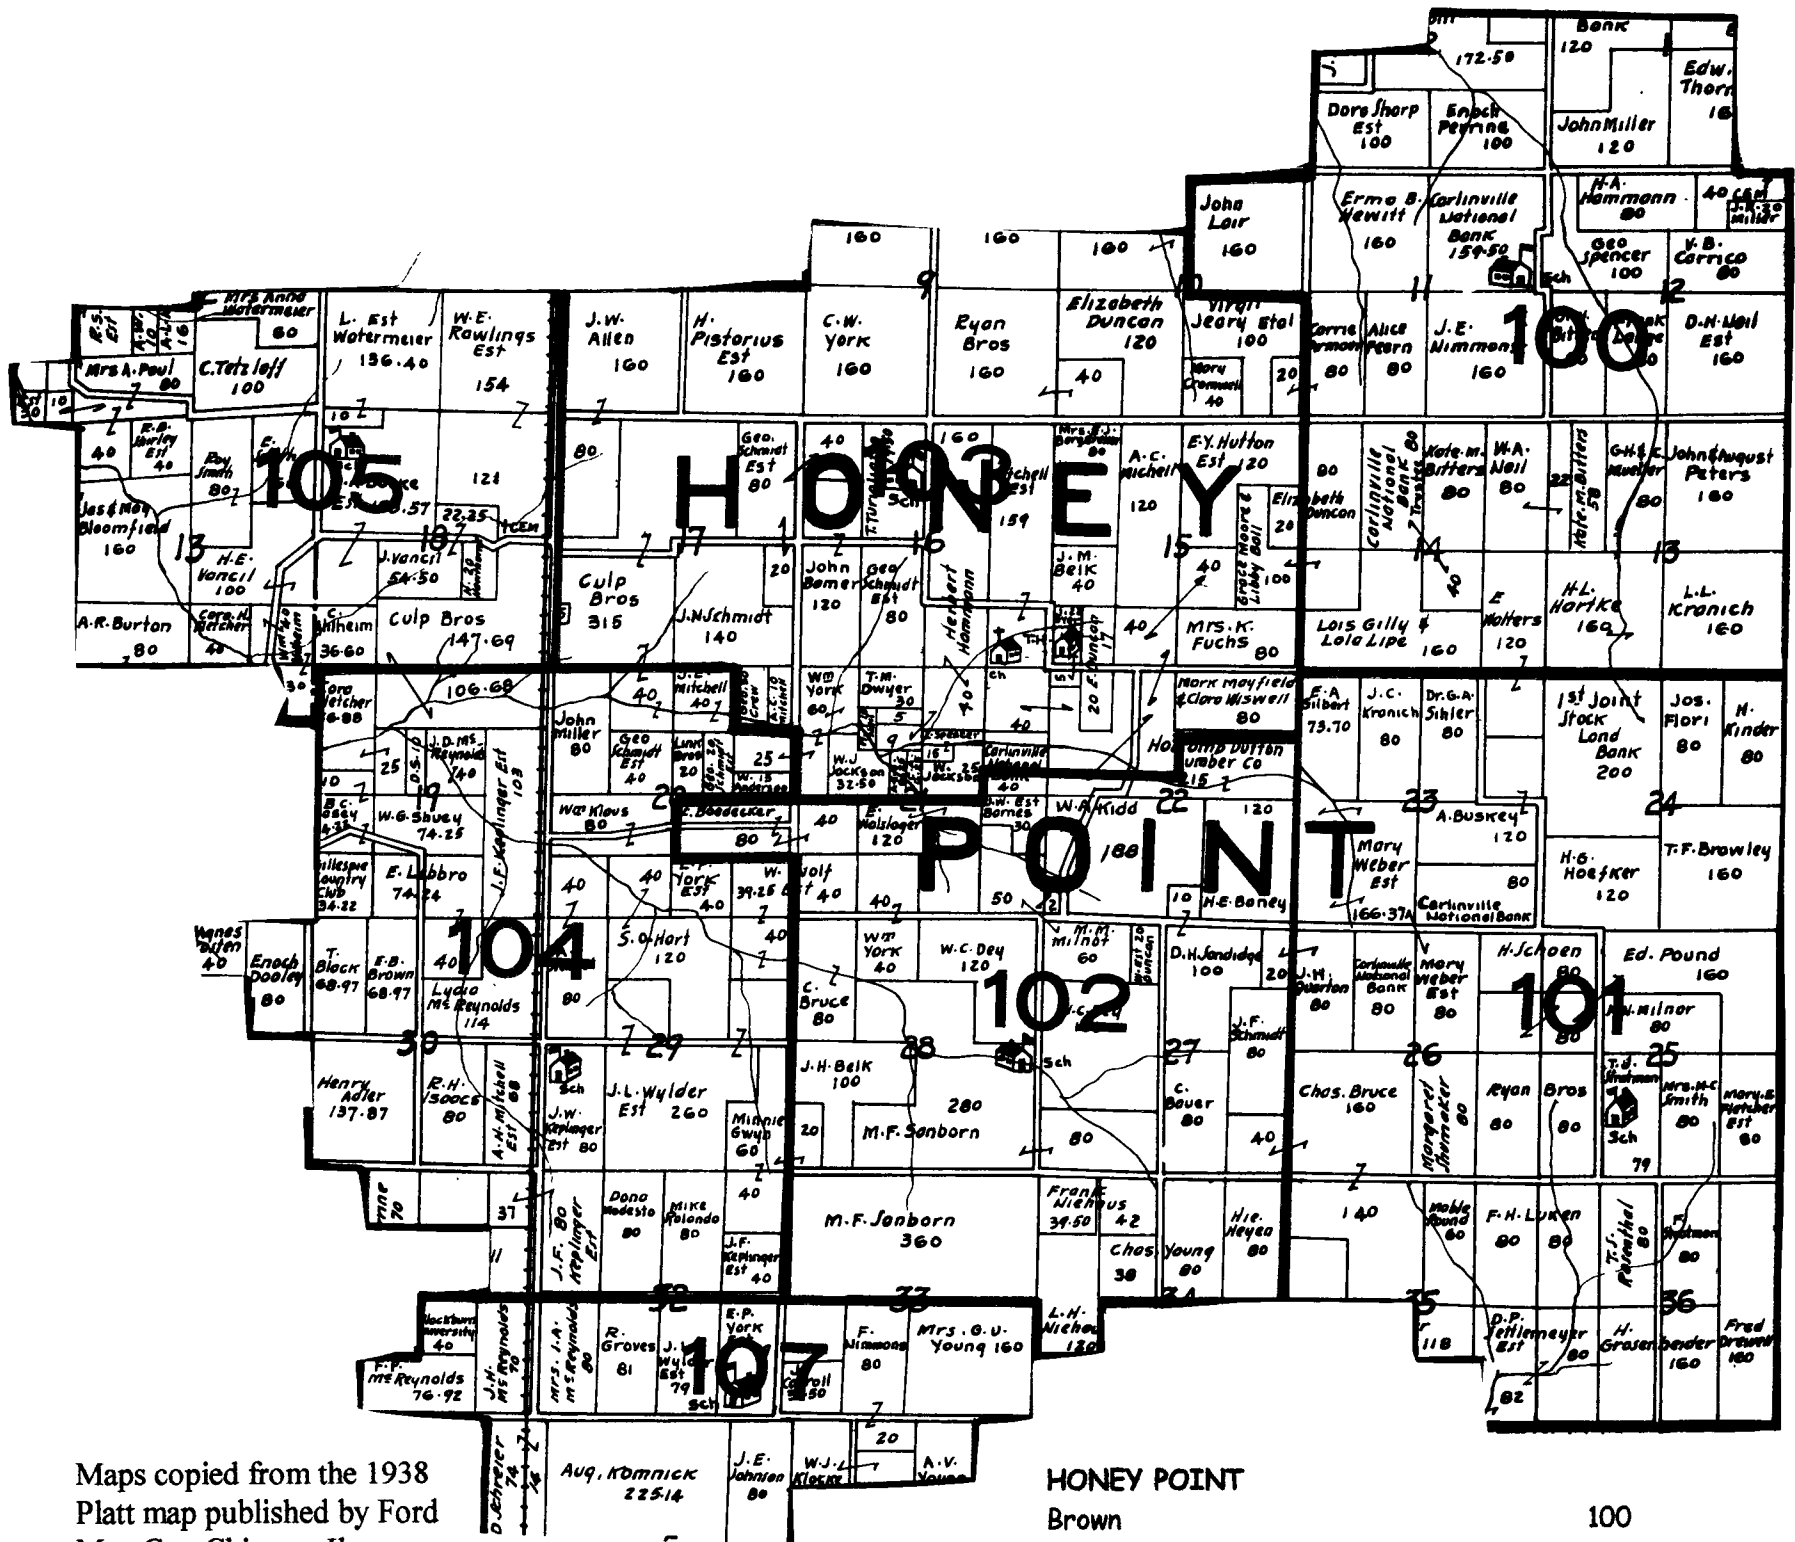

Maps of Macoupin County Townships, 1938

Mt. Olive/Staunton

Cahokia

Honey Point

Shaw's Point

Nilwood

Girard/Virden

Dorchester

Scottville

Maps copied from the 1938
Platt map published by Ford
Map Co., Chicago, Il.

MT. OLIVE/ STAUNTON

White City	43
Mt. Olive Elementary	153
Silver Creek	154
Staunton Elementary	155
Butler	155
Sawyerville Grade	156
North Bend	156

Maps copied from the 1938
Platt map published by Ford
Map Co., Chicago, Il.

CAHOKIA	108
Hornsby	127
Sunnyside	128
Eichmeyer (Eickmeyer)	129
Spring Creek	130
Yock (Yoch)	131
Williams	131
Henderson	133
Bend Elementary (including Mt. Clare)	175
Elmwood (a.k.a. Mine)	175
East Elmwood	175
West Elmwood	175
Eagarville	175
*Some residents of Cahokia Township attended Enterprise 107 and Gillespie Elementary 132.	

HONEY POINT

Brown	100
West Point	101
Hickory Grove	102
Honey Point	103
New Era	104
Burke	105
Enterprise	107

*Some residents of Honey Point Township
attended Pleasant Point 73, Oakland 74, and
Elmwood 106.